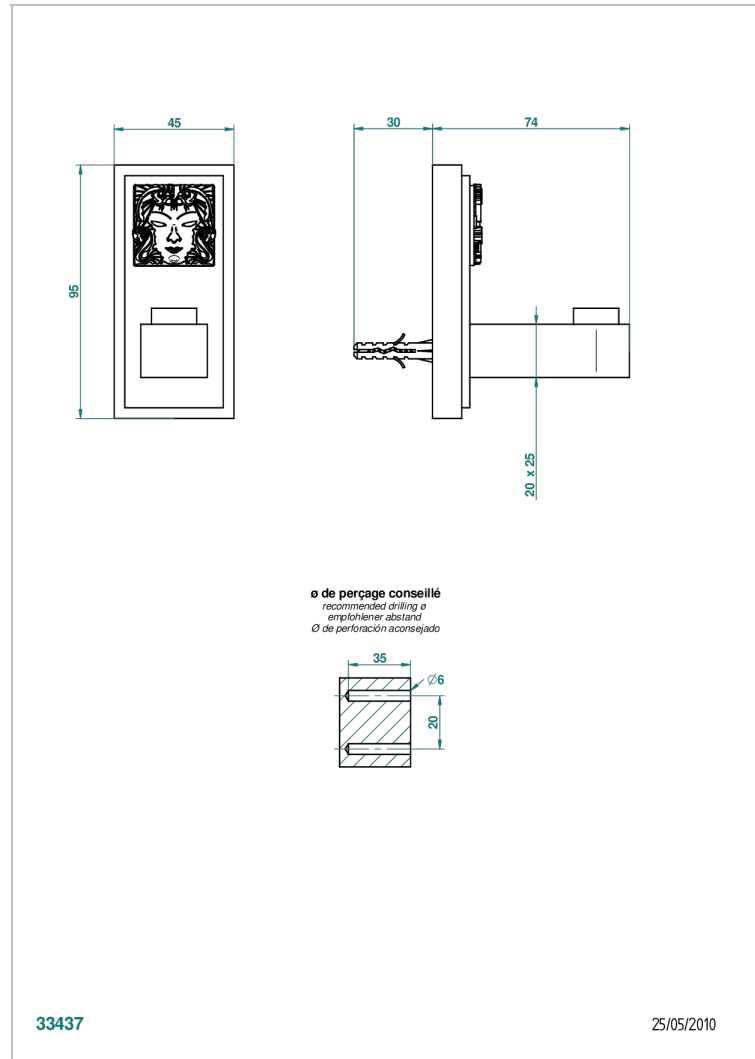

# MASQUE DE FEMME SMOOTH METAL

A2U-517

Single robe hook

THG<sup>®</sup>  
PARIS

## CHARACTERISTIC

- Masque de Femme Smooth metal
- Single robe hook