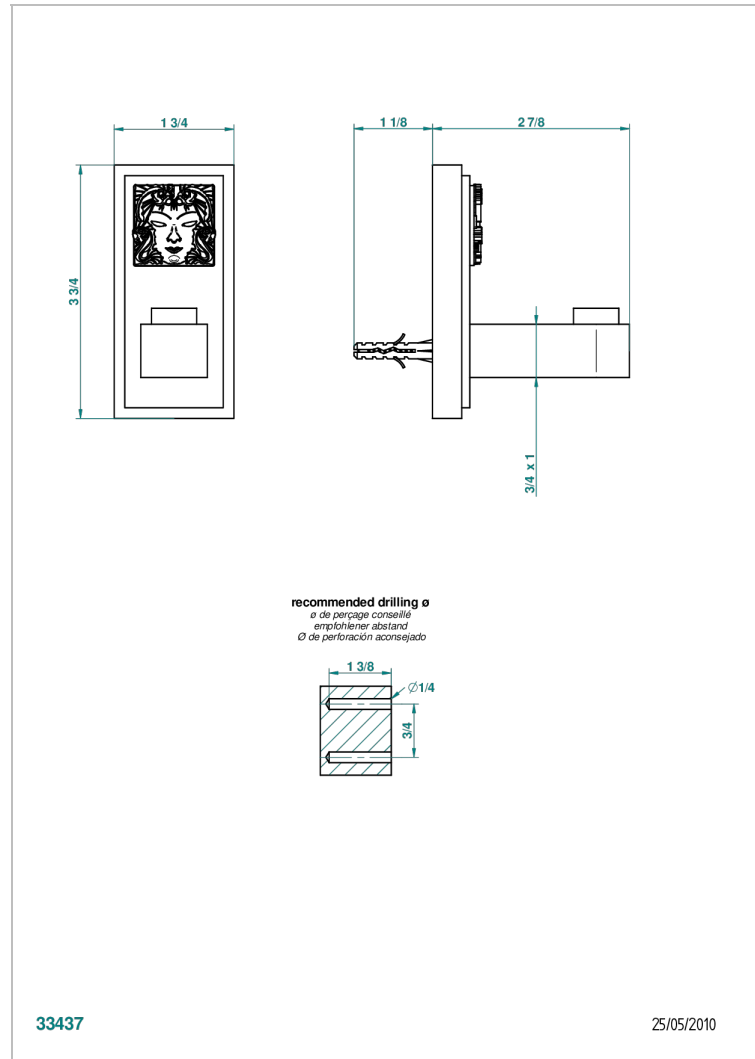

MASQUE DE FEMME SMOOTH METAL

A2U-517

Single robe hook

THG[®]
PARIS

CHARACTERISTIC

- Masque de Femme Smooth metal
- Single robe hook

AVAILABLE FINITIONS

Antique nickel - H28
Black ceram - D30
Blush PVD - H62
Brass color PVD - H49
Brown bronze color PVD - F33
Gold color PVD - H52