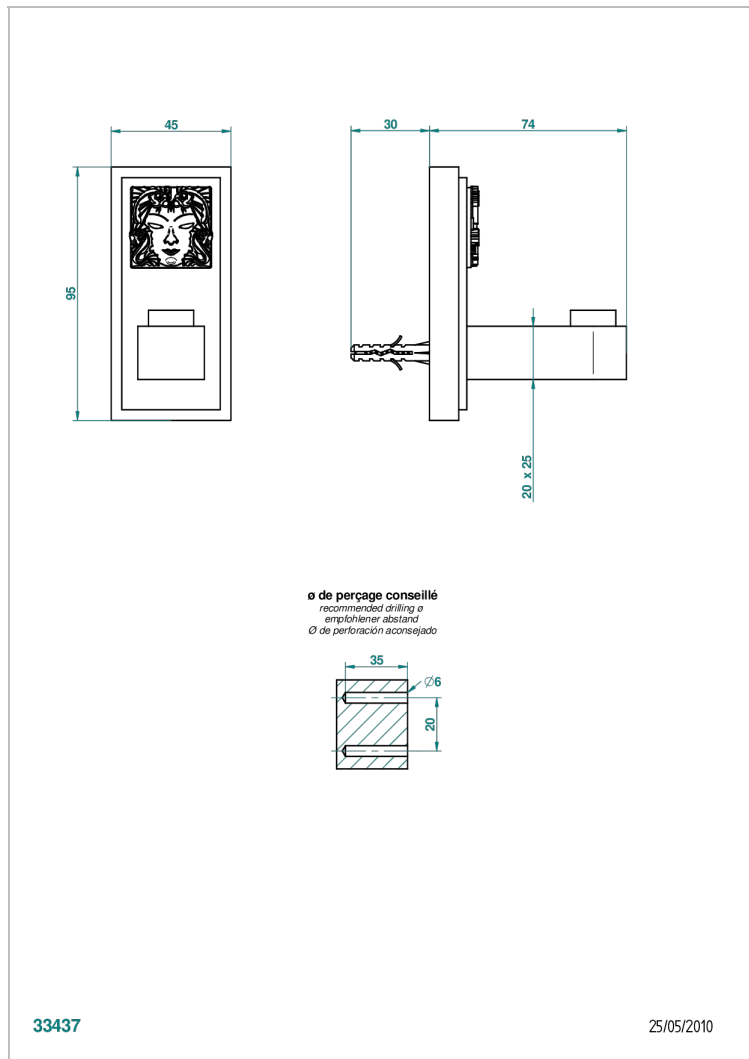

MASQUE DE FEMME ENGRAVED METAL

A2T-517

Single robe hook

CHARACTERISTIC

- Masque de Femme Engraved Metal
- Single robe hook

AVAILABLE FINITIONS

Antique nickel - H28
Black ceram - D30
Blush PVD - H62
Brass color PVD - H49
Brown bronze color PVD - F33
Gold color PVD - H52