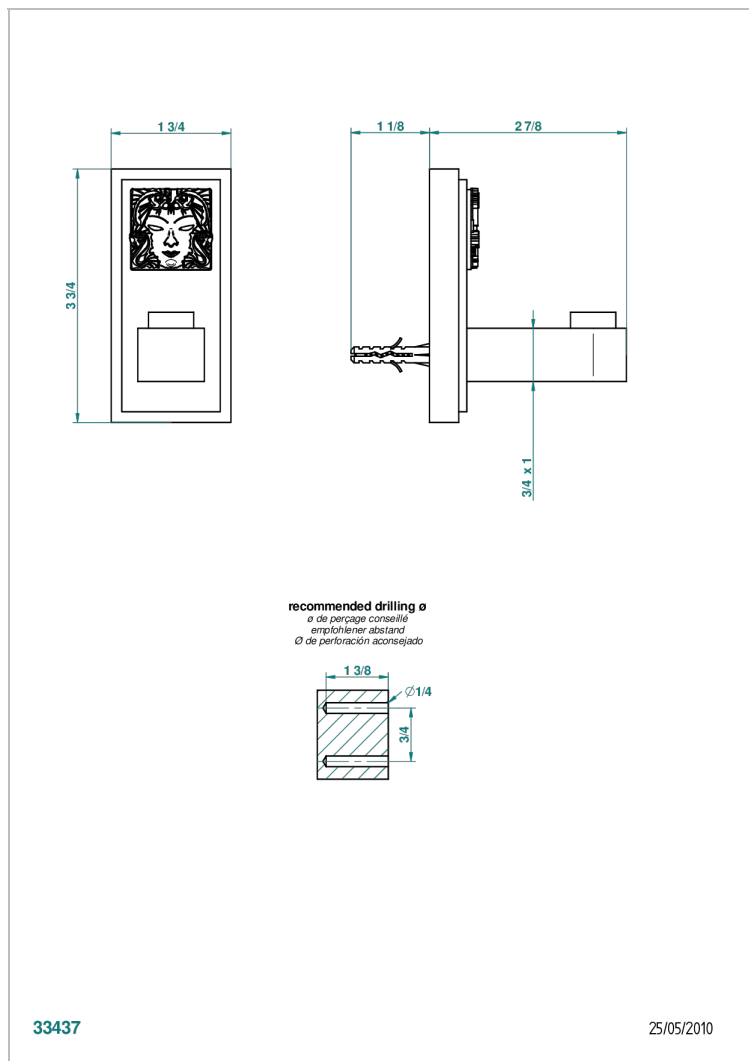

MASQUE DE FEMME ENGRAVED METAL

A2T-517

Single robe hook

33437

25/05/2010

CHARACTERISTIC

- Masque de Femme Engraved Metal
- Single robe hook

AVAILABLE FINITIONS