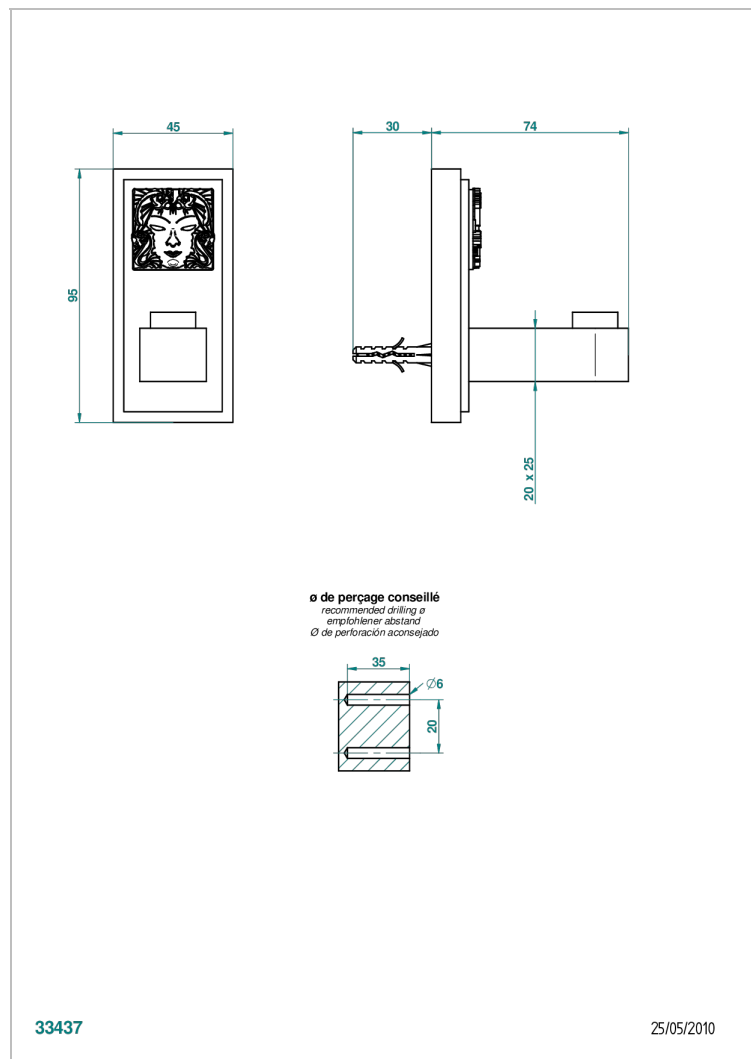

MASQUE DE FEMME ENGRAVED METAL

A2T-517

Single robe hook

CHARACTERISTIC

- Masque de Femme Engraved Metal
- Single robe hook

AVAILABLE FINITIONS

Antique nickel - H28
Black ceram - D30
Blush PVD - H62
Brass color PVD - H49
Brown bronze color PVD - F33
Gold color PVD - H52