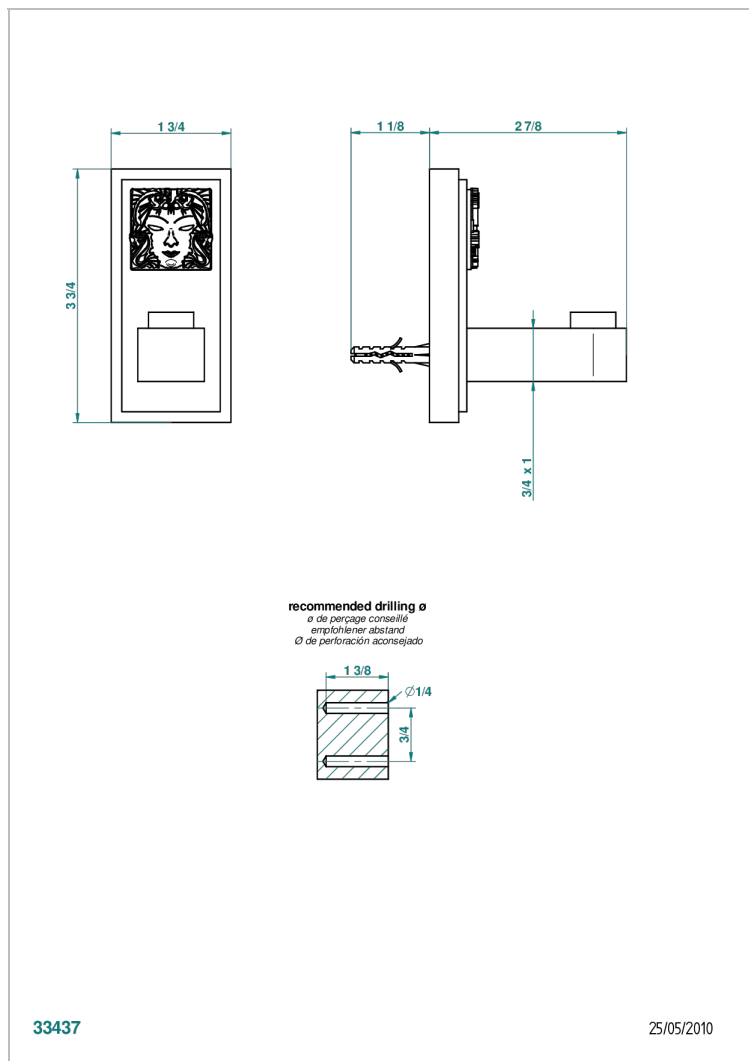

# MASQUE DE FEMME ENGRAVED METAL

A2T-517

Single robe hook

## CHARACTERISTIC

- Masque de Femme Engraved Metal
- Single robe hook