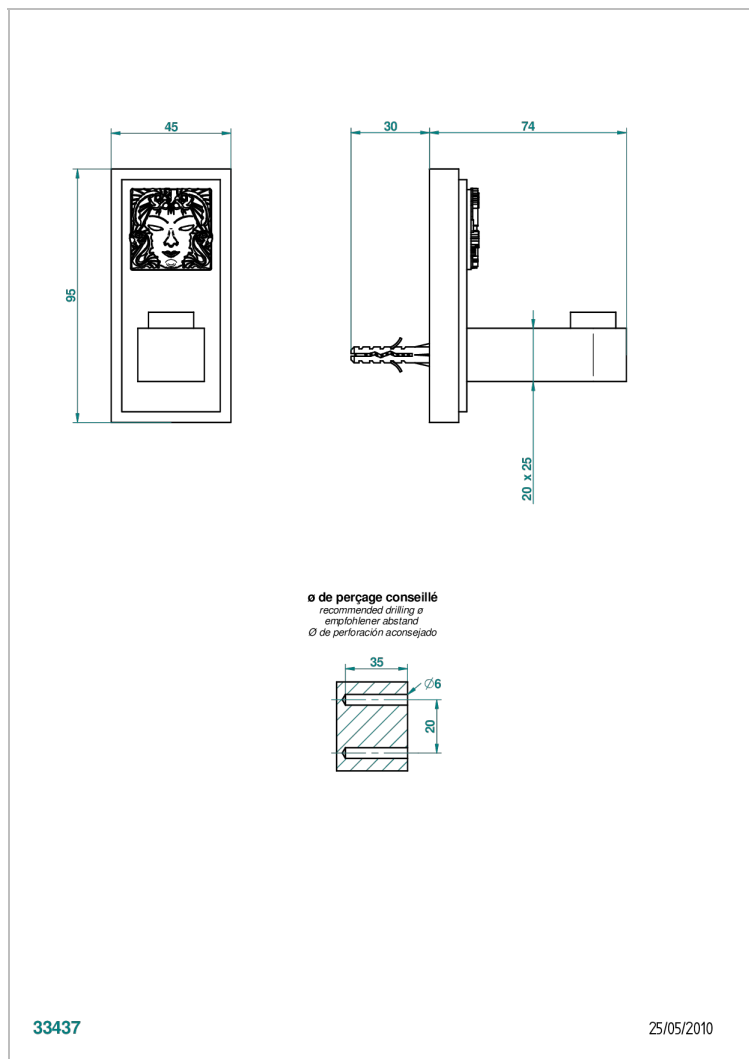

# MASQUE DE FEMME ENGRAVED METAL

A2T-517

Single robe hook

## CHARACTERISTIC

- Masque de Femme Engraved Metal
- Single robe hook