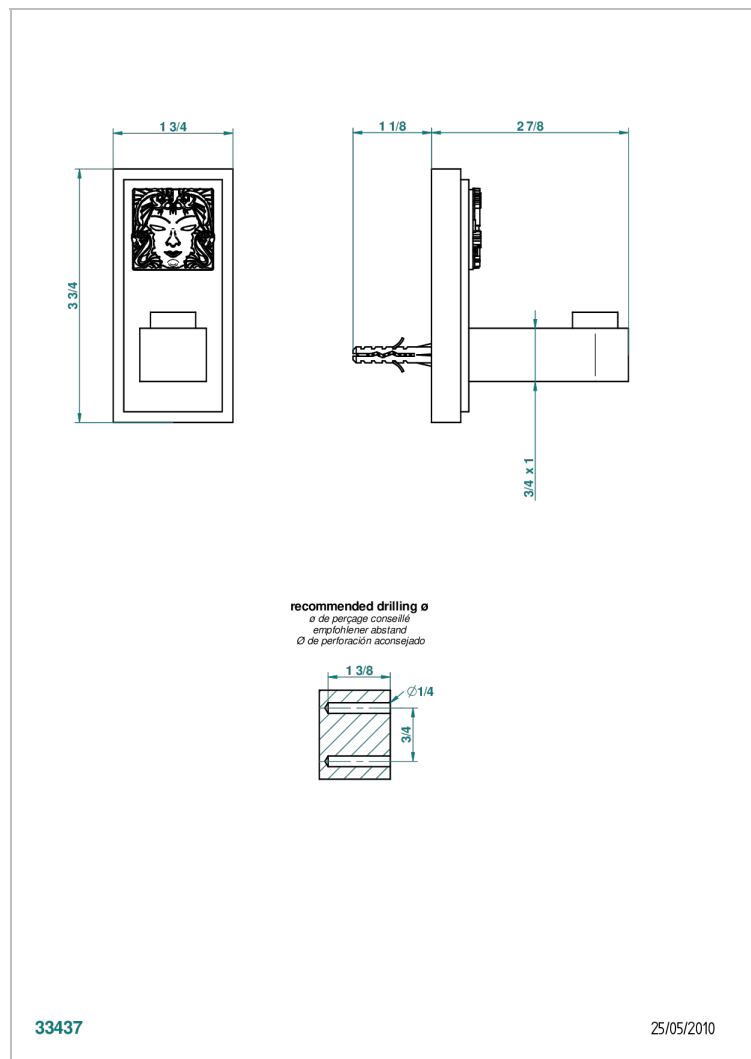

MASQUE DE FEMME ENGRAVED METAL

A2T-517

Single robe hook

CHARACTERISTIC

- Masque de Femme Engraved Metal
- Single robe hook

AVAILABLE FINITIONS

Antique nickel - H28
Black ceram - D30
Blush PVD - H62
Brass color PVD - H49
Brown bronze color PVD - F33
Gold color PVD - H52