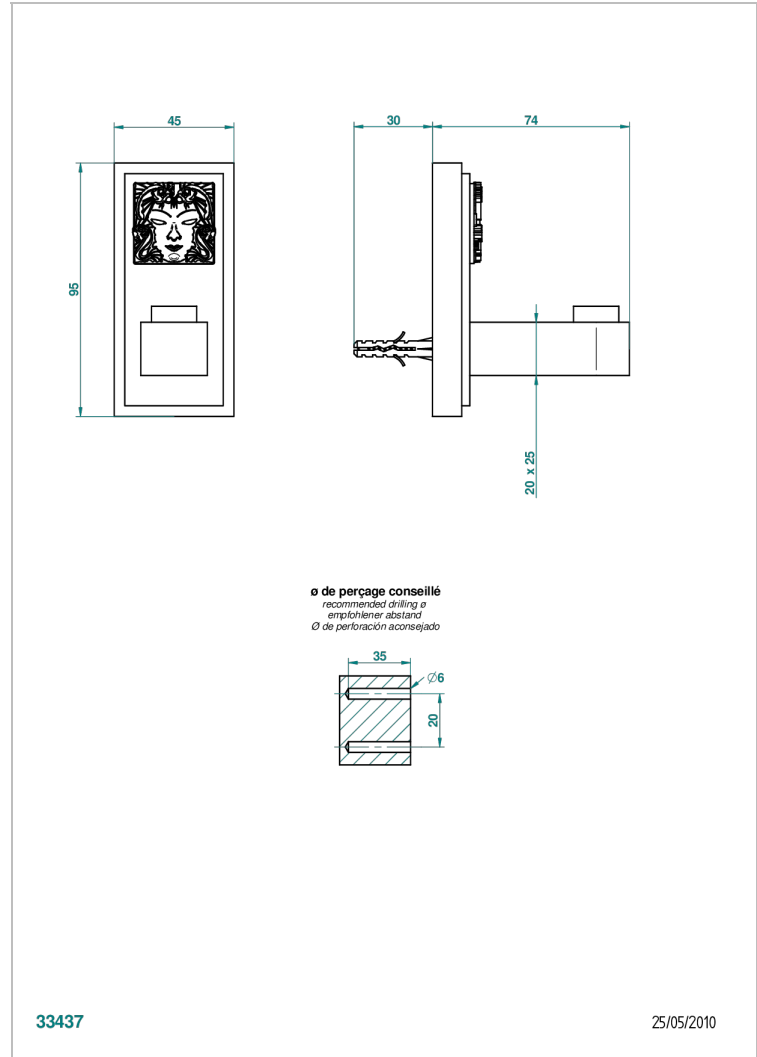

MASQUE DE FEMME SOLAIRE

A2S-517

Robe hook

THG[®]
PARIS

CHARACTERISTIC

- Masque de Femme Solaire
- Robe hook

AVAILABLE FINITIONS

Black ceram - D30
Chrome polished - A02
Chrome polished / gold polished - G02
Gold mat - F07
Gold polished - F01
Matt chrome (American satin) - C02