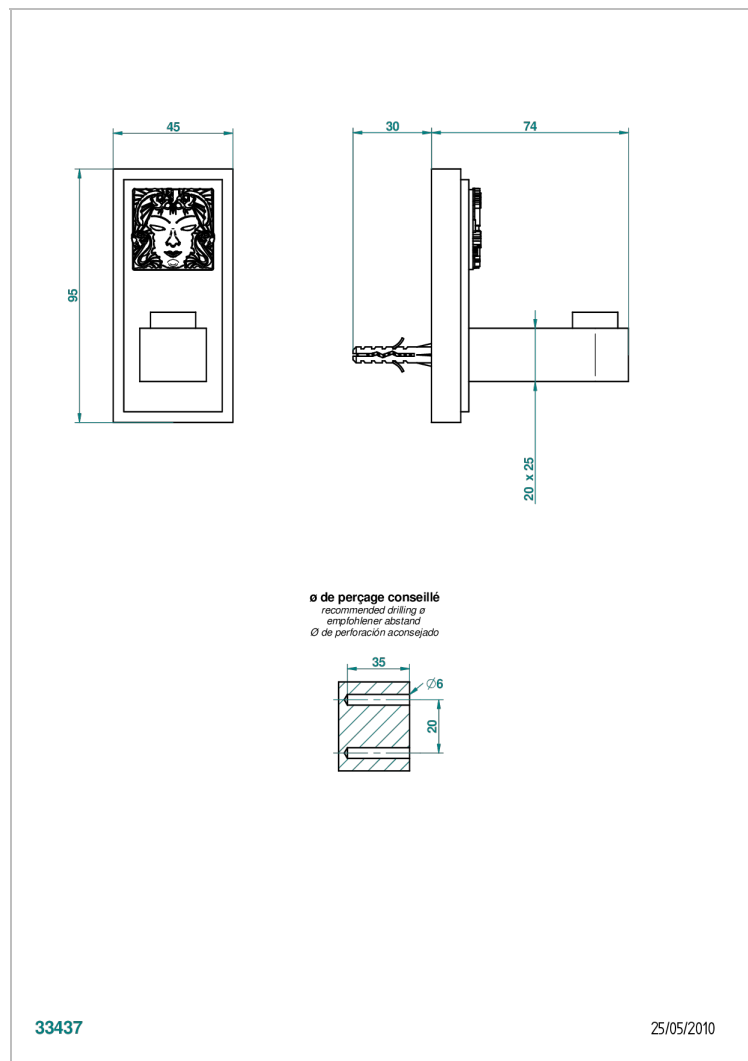

MASQUE DE FEMME SOLAIRE

A2S-517

Single robe hook

THG[®]
PARIS

CHARACTERISTIC

- Masque de Femme Solaire
- Single robe hook

AVAILABLE FINITIONS

Black ceram - D30
Matt chrome - C02
Matt gold - F07
Matt nickel (color finish) - C01
Polished chrome (color finish) - A02
Polished chrome / Polished gold (color finish) - G02