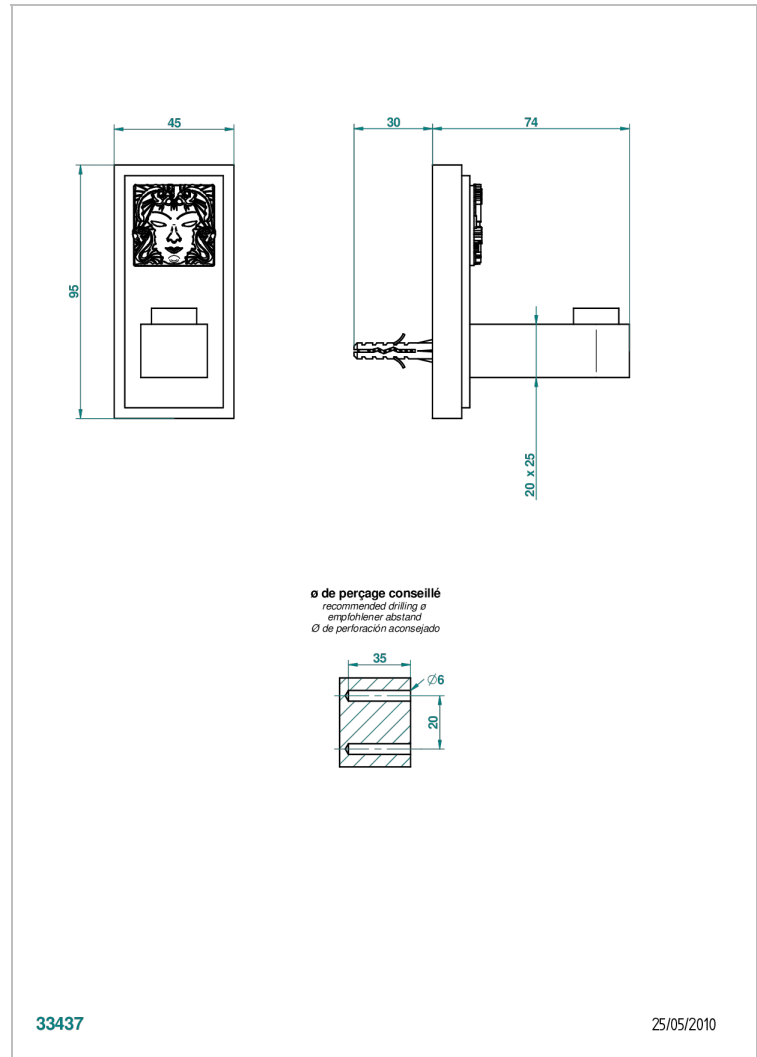

MASQUE DE FEMME SOLAIRE

A2S-517

Single robe hook

THG[®]
PARIS

CHARACTERISTIC

- Masque de Femme Solaire
- Single robe hook

AVAILABLE FINITIONS

Black ceram - D30
Matt chrome - C02
Matt gold - F07
Matt nickel (color finish) - C01
Polished chrome (color finish) - A02
Polished chrome / Polished gold (color finish) - G02