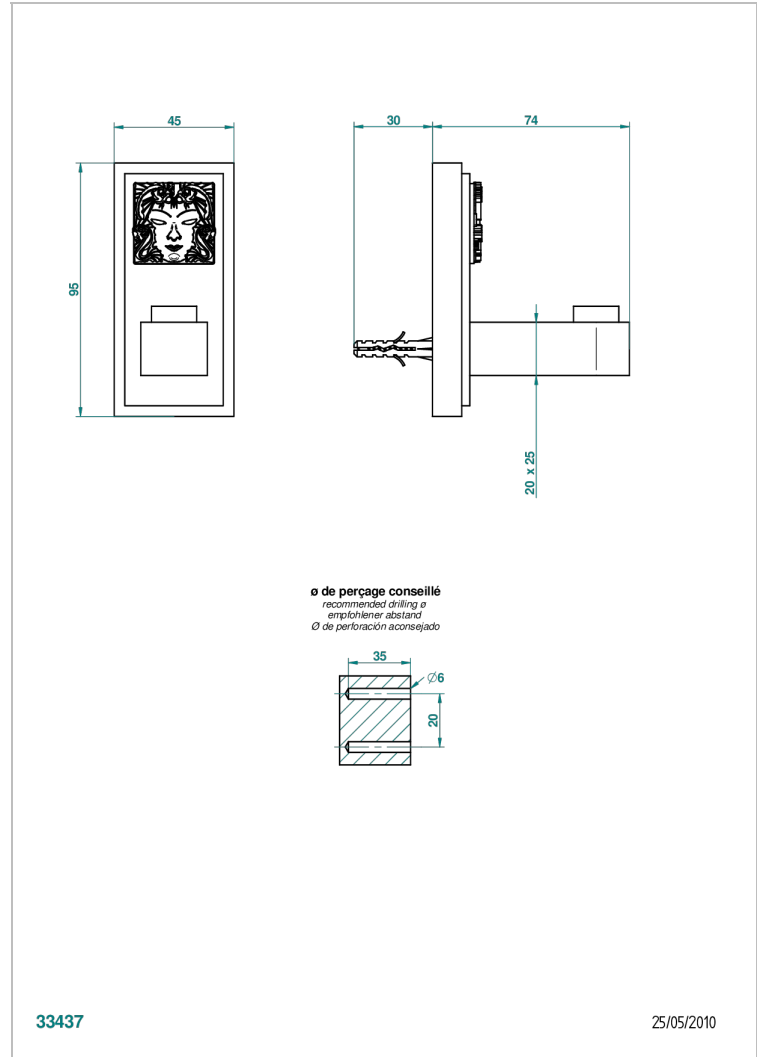

MASQUE DE FEMME LUNAIRE

A2R-517

Robe hook

THG[®]
PARIS

CHARACTERISTIC

- Masque de Femme Lunaire
- Robe hook

AVAILABLE FINITIONS

Black ceram - D30
Chrome polished - A02
Chrome polished / gold polished - G02
Gold mat - F07
Gold polished - F01
Matt chrome (American satin) - C02