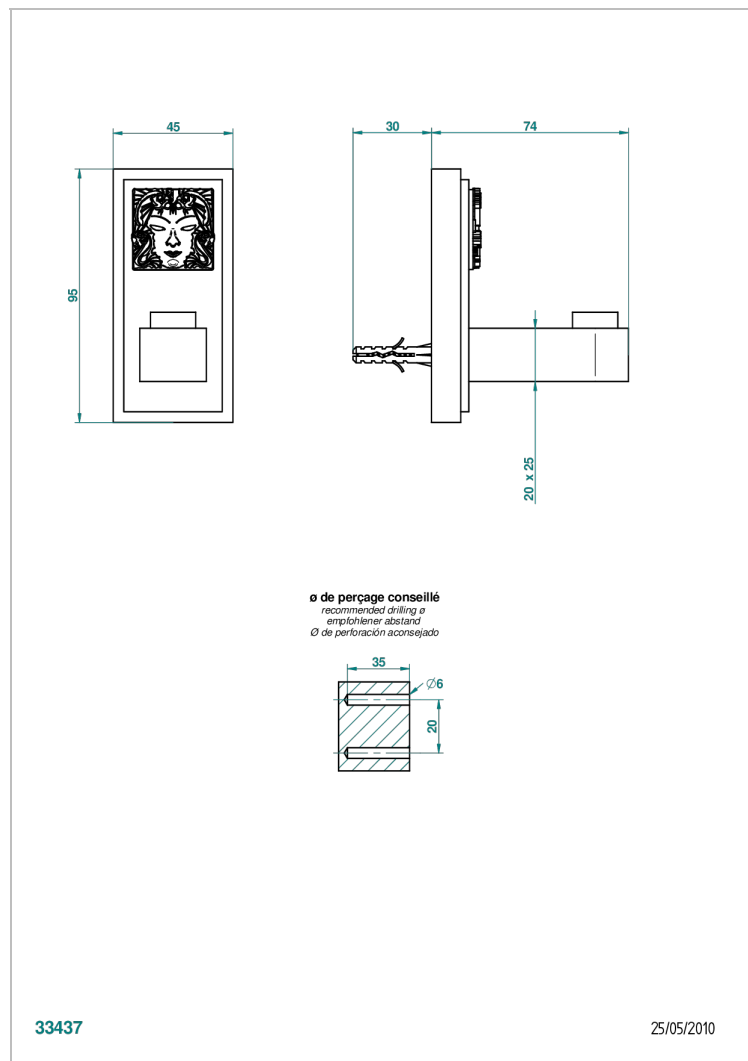

MASQUE DE FEMME LUNAIRE

A2R-517

Single robe hook

THG[®]
PARIS

CHARACTERISTIC

- Masque de Femme Lunaire
- Single robe hook

AVAILABLE FINITIONS

Black ceram - D30
Matt chrome - C02
Matt gold - F07
Matt nickel (color finish) - C01
Polished chrome (color finish) - A02
Polished chrome / Polished gold (color finish) - G02