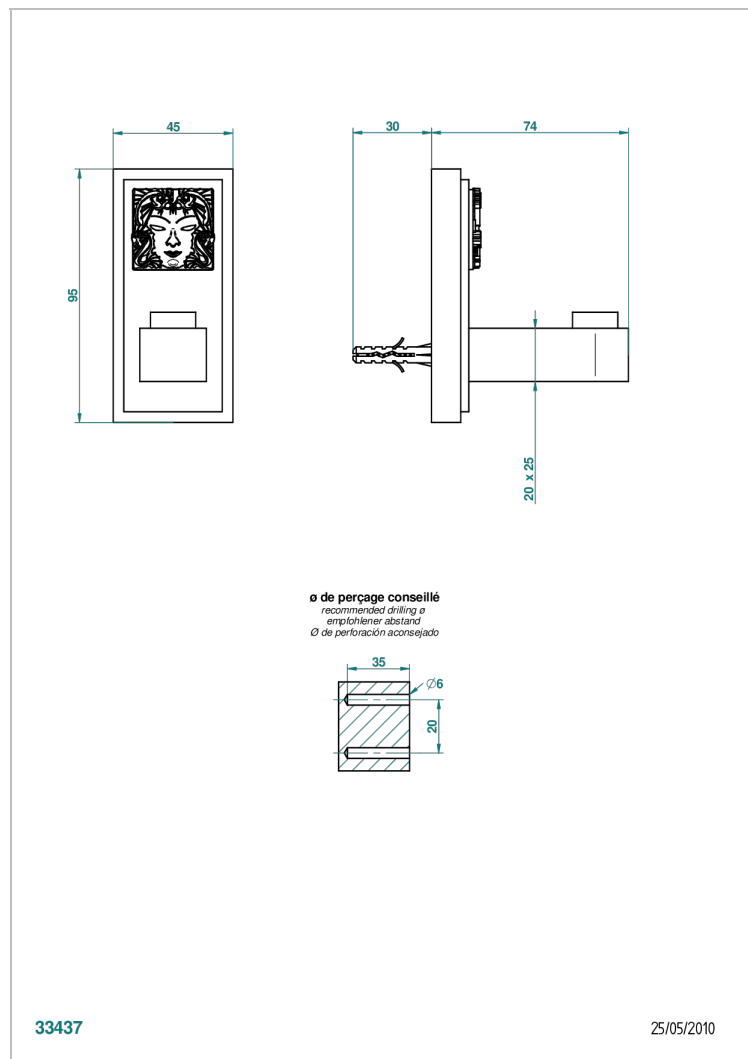

MASQUE DE FEMME LUNAIRE

A2R-517

Single robe hook

THG[®]
PARIS

CHARACTERISTIC

- Masque de Femme Lunaire
- Single robe hook

AVAILABLE FINITIONS

Black ceram - D30
Matt chrome - C02
Matt gold - F07
Matt nickel (color finish) - C01
Polished chrome (color finish) - A02
Polished chrome / Polished gold (color finish) - G02