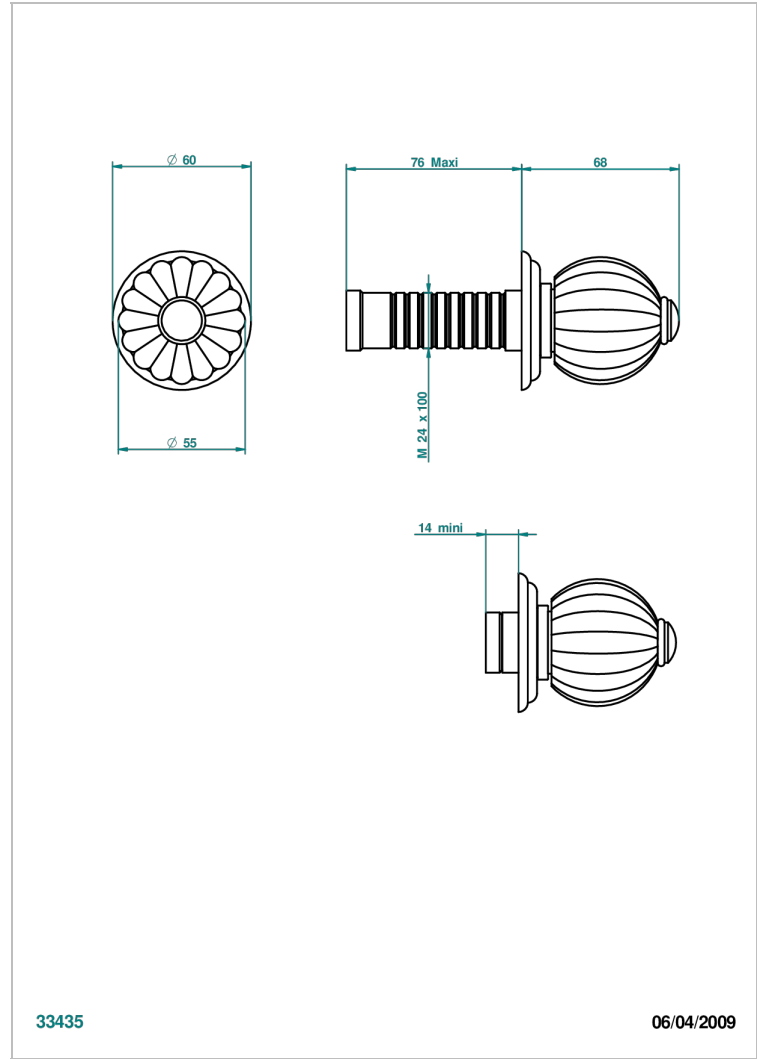

# MANDARINE SATINY CRYSTAL

U1E-30B

Wall volume control 30 & 32 trim

THG<sup>®</sup>  
PARIS

## CHARACTERISTIC

- Mandarin Satiny crystal
- Wall volume control 30 & 32 trim

## RELATED SKU'S

- Ref. G00-32CUSA 3/4" Volume control wall valve with ceramic cartridge
- Ref. G00-32HUSA 3/4" Volume control wall valve with ceramic cartridge counterclockwise
- Ref. G00-30CUSA 1/2" volume control wall valve with ceramic cartridge
- Ref. G00-30HUSA 1/2" Volume control wall valve with ceramic cartridge counterclockwise