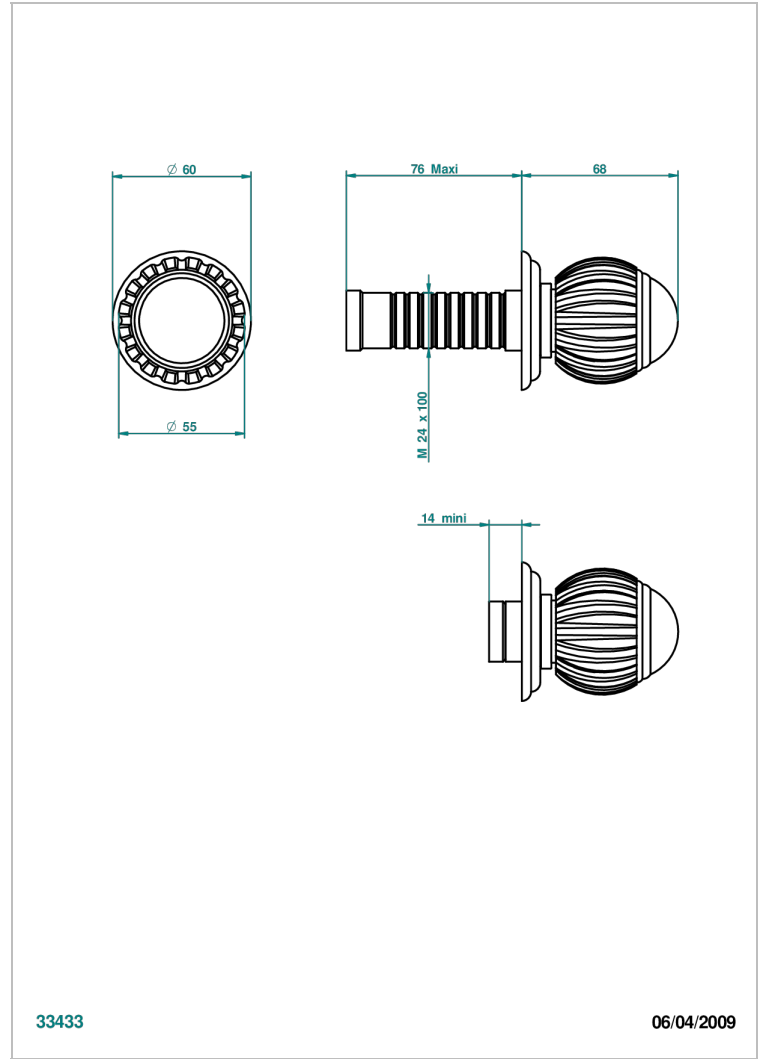

# VOGUE LAPIS LAZULI

A8S-30B

Wall volume control 30 & 32 trim

THG<sup>®</sup>  
PARIS

33433

06/04/2009

## CHARACTERISTIC

- Vogue Lapis Lazuli
- Wall volume control 30 & 32 trim

## RELATED SKU'S

- Ref. G00-32CUSA 3/4" Volume control wall valve with ceramic cartridge
- Ref. G00-32HUSA 3/4" Volume control wall valve with ceramic cartridge counterclockwise
- Ref. G00-30CUSA 1/2" volume control wall valve with ceramic cartridge
- Ref. G00-30HUSA 1/2" Volume control wall valve with ceramic cartridge counterclockwise