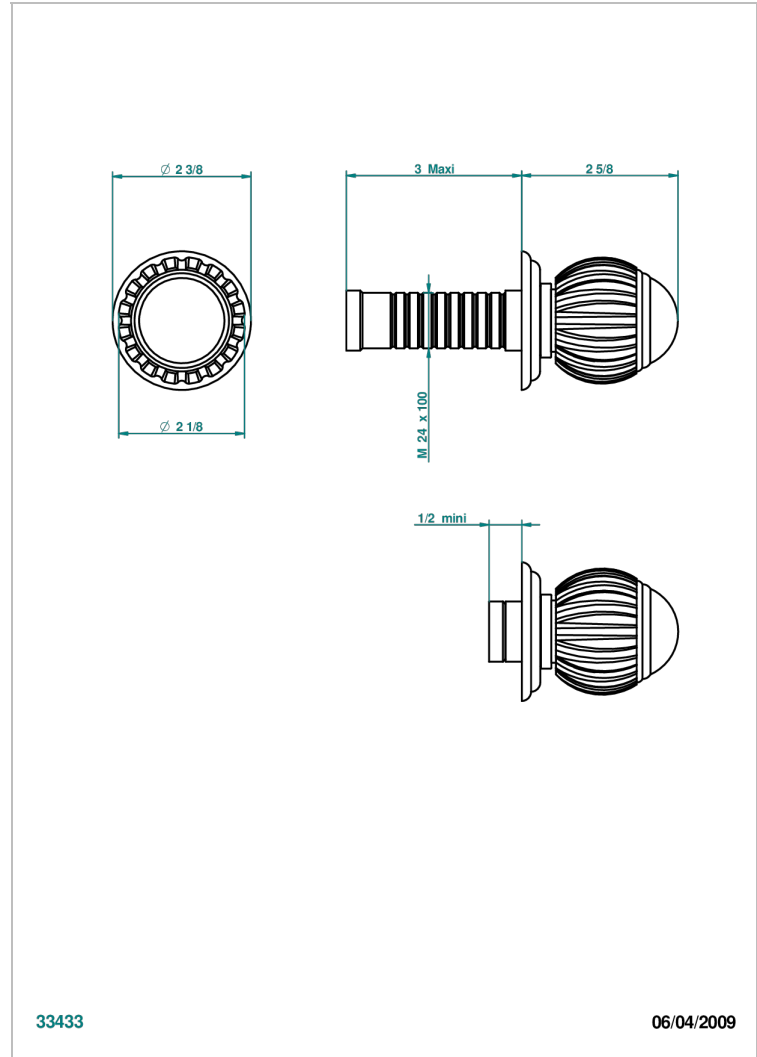

VOGUE LAPIS LAZULI

A8S-30B

Wall volume control 30 & 32 trim

THG[®]
PARIS

33433

06/04/2009

CHARACTERISTIC

- Vogue Lapis Lazuli
- Wall volume control 30 & 32 trim

RELATED SKU'S

- Ref. G00-32CUSA 3/4" Volume control wall valve with ceramic cartridge
- Ref. G00-32HUSA 3/4" Volume control wall valve with ceramic cartridge counterclockwise
- Ref. G00-30CUSA 1/2" volume control wall valve with ceramic cartridge
- Ref. G00-30HUSA 1/2" Volume control wall valve with ceramic cartridge counterclockwise