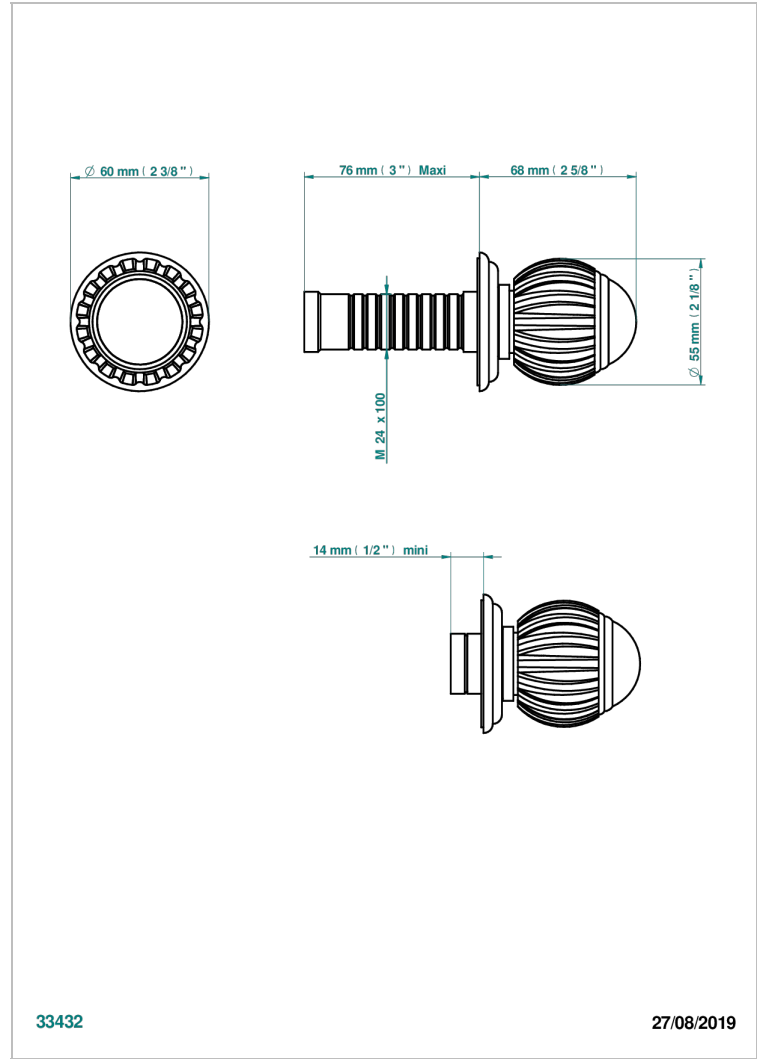

# VOGUE TIGER EYE

A8R-30B

Wall volume control 30 & 32 trim

THG<sup>®</sup>  
PARIS

## CHARACTERISTIC

- Vogue Tiger Eye
- Wall volume control 30 & 32 trim

## RELATED SKU'S

- Ref. G00-32CUSA 3/4" Volume control wall valve with ceramic cartridge
- Ref. G00-32HUSA 3/4" Volume control wall valve with ceramic cartridge counterclockwise
- Ref. G00-30CUSA 1/2" volume control wall valve with ceramic cartridge
- Ref. G00-30HUSA 1/2" Volume control wall valve with ceramic cartridge counterclockwise