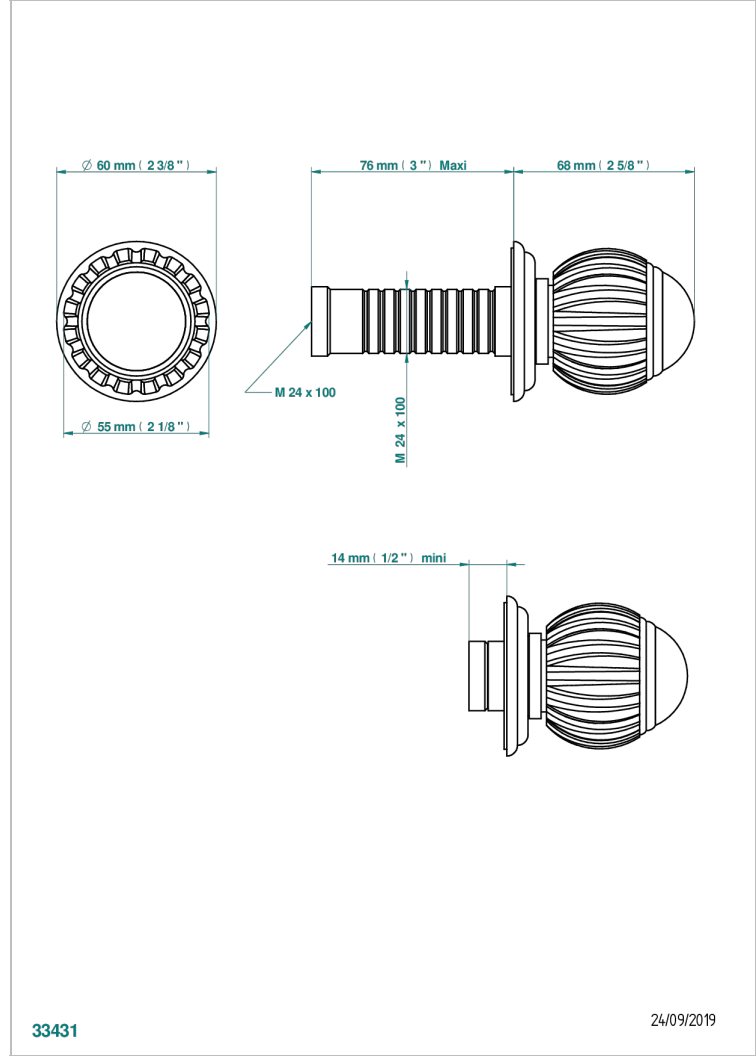

VOGUE BLACK ONYX

A8P-30B

Wall volume control 30 & 32 trim

THG[®]
PARIS

33431

24/09/2019

CHARACTERISTIC

- Vogue black onyx
- Wall volume control 30 & 32 trim

RELATED SKU'S

- Ref. G00-32CUSA 3/4" Volume control wall valve with ceramic cartridge
- Ref. G00-32HUSA 3/4" Volume control wall valve with ceramic cartridge counterclockwise
- Ref. G00-30CUSA 1/2" volume control wall valve with ceramic cartridge
- Ref. G00-30HUSA 1/2" Volume control wall valve with ceramic cartridge counterclockwise