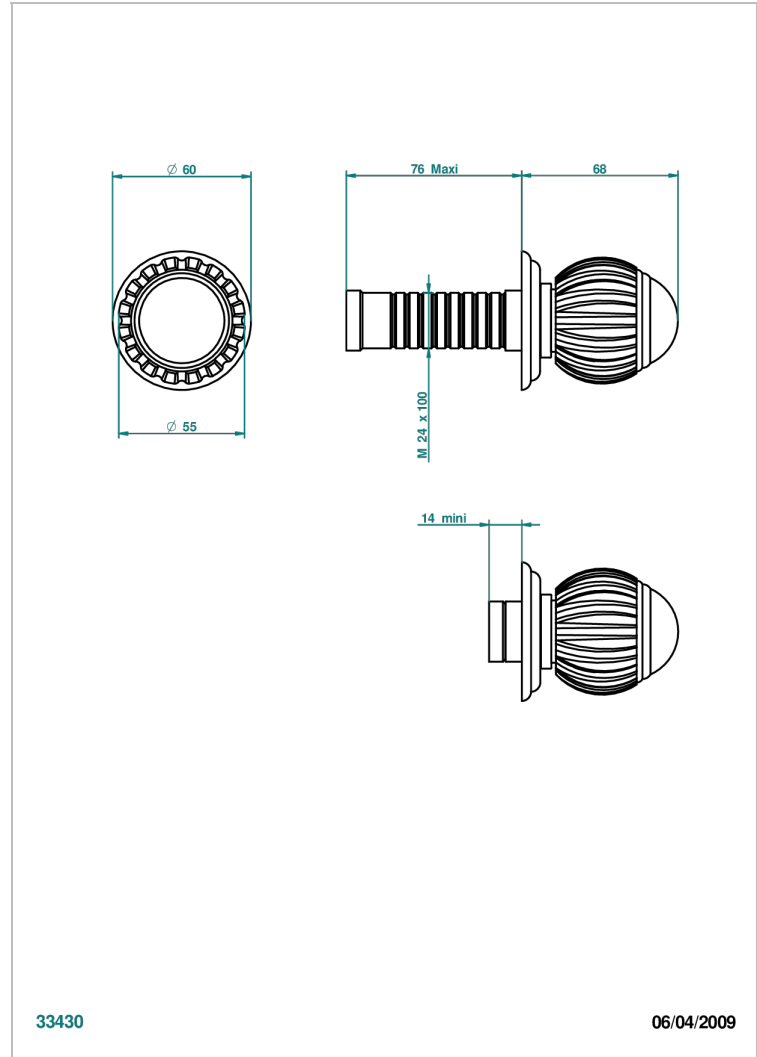

VOGUE RED JASPER

A8N-30B

Wall volume control 30 & 32 trim

THG[®]
PARIS

33430

06/04/2009

CHARACTERISTIC

- Vogue red Jasper
- Wall volume control 30 & 32 trim

RELATED SKU'S

- Ref. G00-32CUSA 3/4" Volume control wall valve with ceramic cartridge
- Ref. G00-32HUSA 3/4" Volume control wall valve with ceramic cartridge counterclockwise
- Ref. G00-30CUSA 1/2" volume control wall valve with ceramic cartridge
- Ref. G00-30HUSA 1/2" Volume control wall valve with ceramic cartridge counterclockwise

AVAILABLE FINITIONS

Black ceram - D30
Blush PVD - H62
Brass color PVD - H49
Brown bronze color PVD - F33
Chrome polished - A02
Chrome polished / gold polished - G02

Copper antique matt, coated - H07
Gold color PVD - H52
Gold mat - F07
Gold polished - F01
Graphite PVD - H64
Light coated bronze - D01