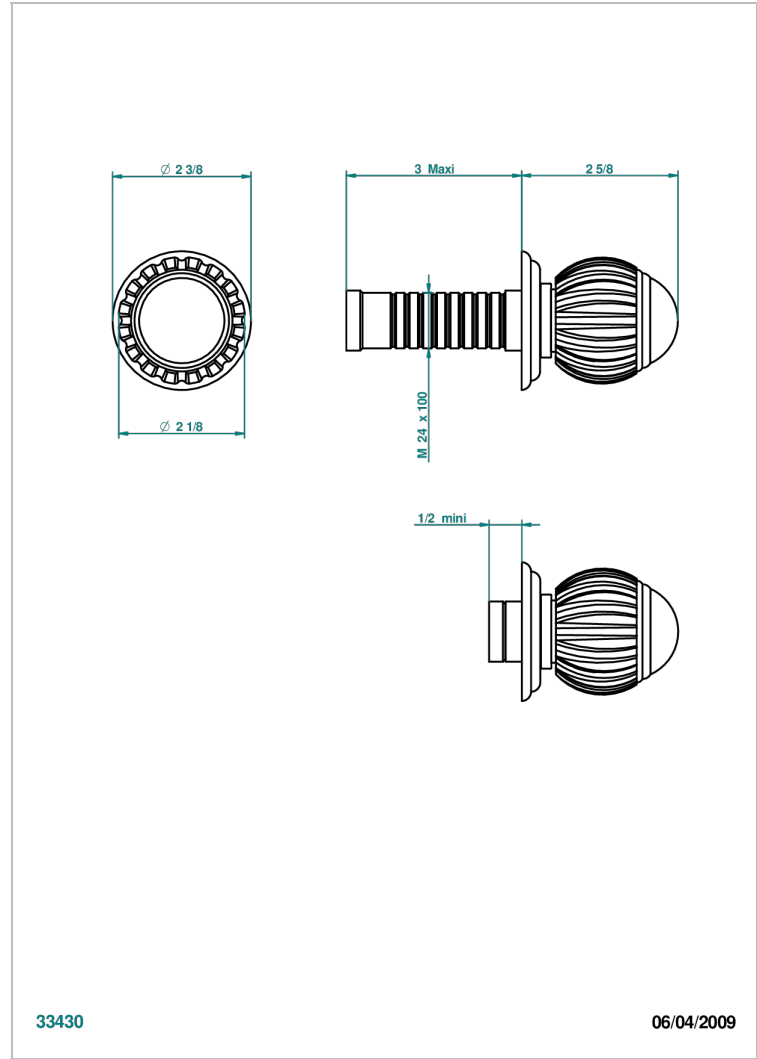

VOGUE RED JASPER

A8N-30B

Wall volume control 30 & 32 trim

THG[®]
PARIS

33430

06/04/2009

CHARACTERISTIC

- Vogue red Jasper
- Wall volume control 30 & 32 trim

RELATED SKU'S

- Ref. G00-32CUSA 3/4" Volume control wall valve with ceramic cartridge
- Ref. G00-32HUSA 3/4" Volume control wall valve with ceramic cartridge counterclockwise
- Ref. G00-30CUSA 1/2" volume control wall valve with ceramic cartridge
- Ref. G00-30HUSA 1/2" Volume control wall valve with ceramic cartridge counterclockwise