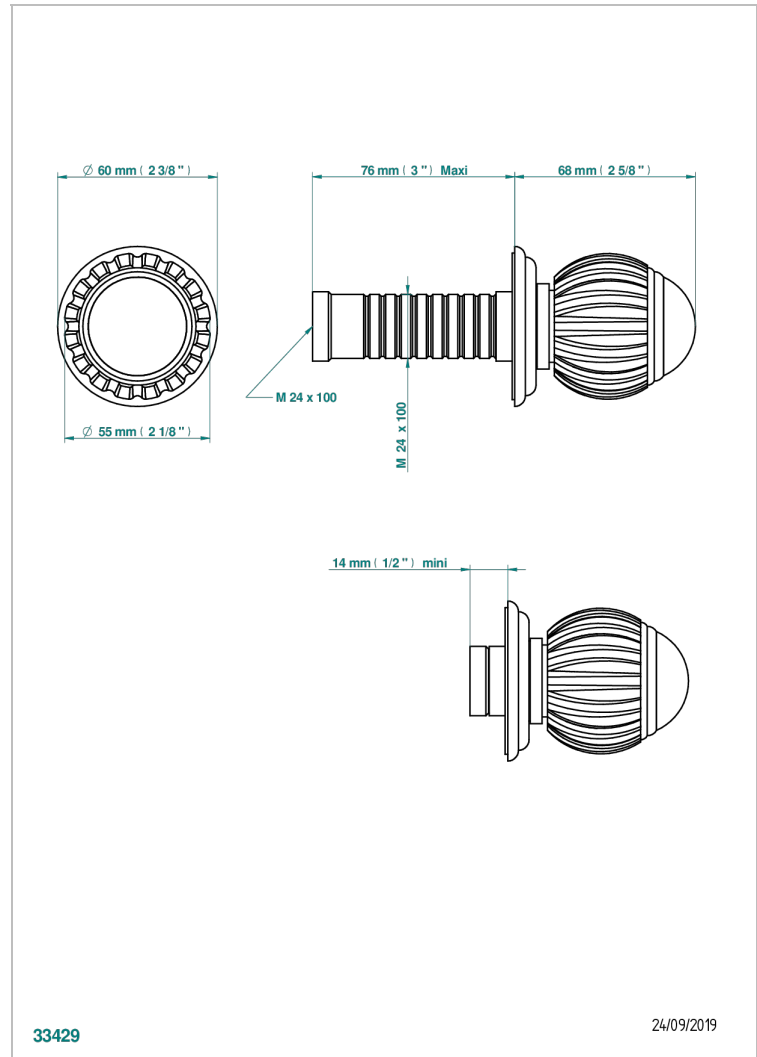

VOGUE MALACHITE

A8M-30B

Trim only for wall valve 1/2" ref.30/CA & 30/HA and 3/4" ref.32/CA & 32/HA and diverter ref.50/4VMA

THG[®]
PARIS

CHARACTERISTIC

- Vogue Malachite
- Trim only for wall valve 1/2" ref.30/CA & 30/HA and 3/4" ref.32/CA & 32/HA and diverter ref.50/4VMA

RELATED SKU'S

- Ref. G00-30/CA Wall mounted 1/2" valve body with ceramic head, 1/4 turn left - no trim
- Ref. G00-30/HA Wall mounted 1/2" valve body with ceramic head, 1/4 turn right
- Ref. G00-32/CA Wall mounted 3/4" valve with ceramic head, 1/4 turn left - no trim
- Ref. G00-32/HA Wall mounted 3/4" valve body with ceramic head, 1/4 turn right - no trim