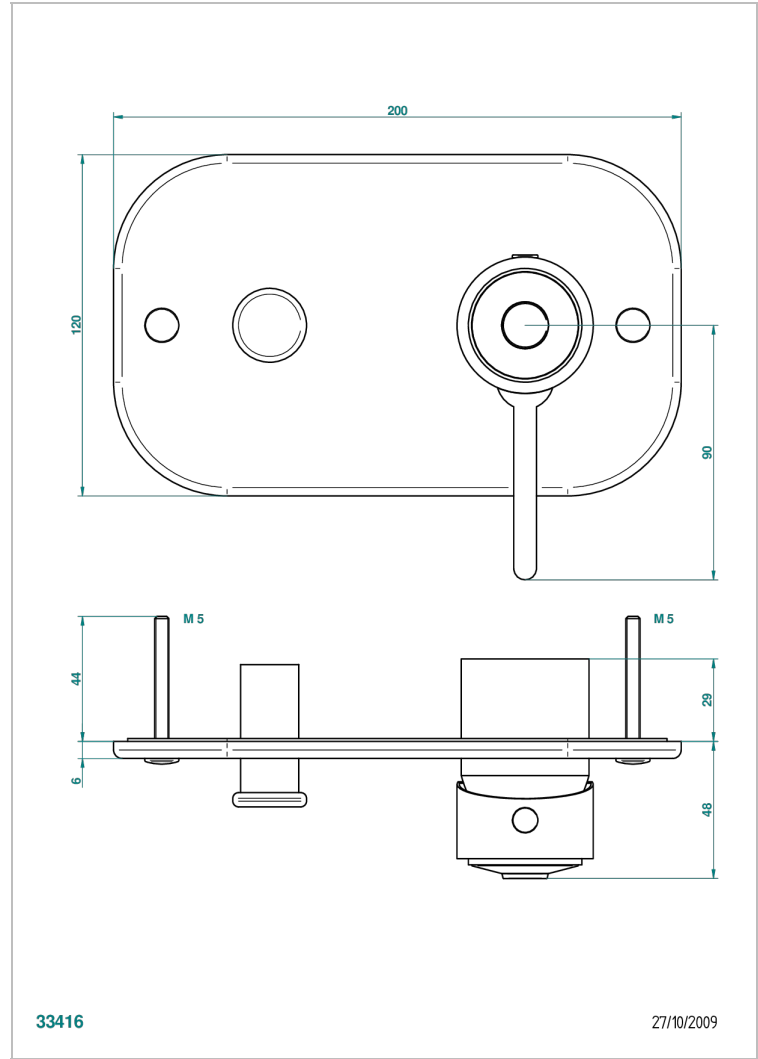

FROUFROU WITH LEVER

G2P-6550B

Trim only for wall shower mixer with diverter

THG[®]
PARIS

CHARACTERISTIC

- Froufrou with lever
- Trim only for wall shower mixer with diverter

RELATED SKU'S

- Ref. G00-6550A Rough parts for shower mixer with diverter