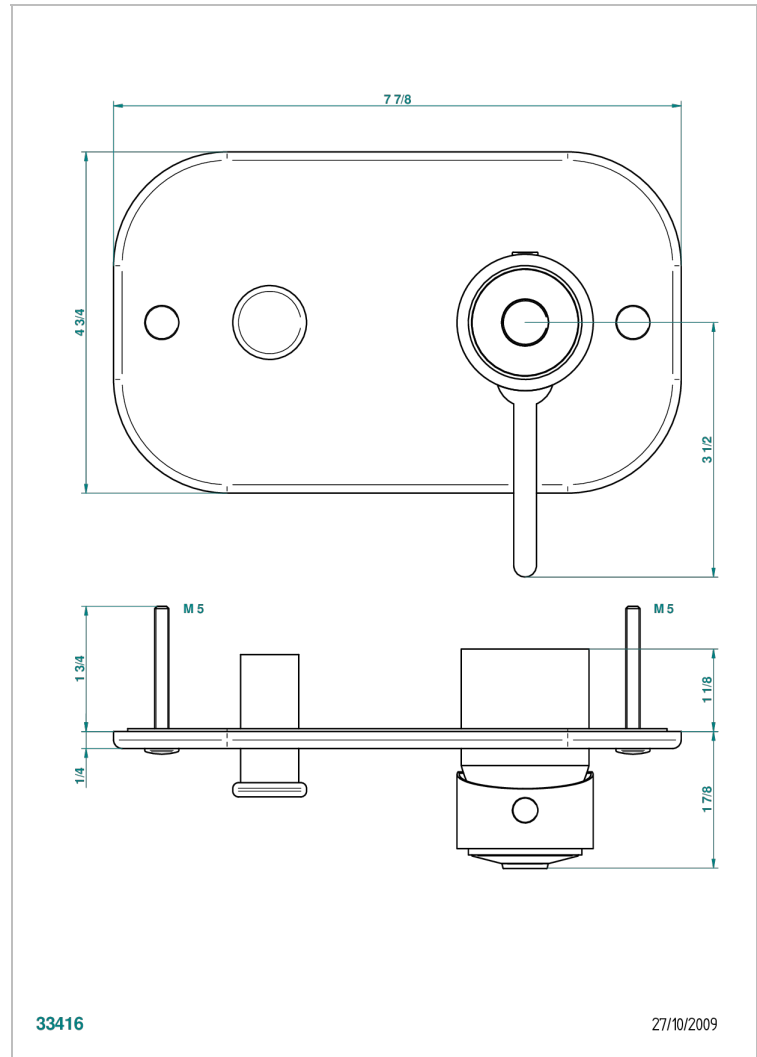

FROUFROU WITH LEVER

G2P-6550B

Trim only for wall shower mixer with diverter

THG[®]
PARIS

CHARACTERISTIC

- Froufrou with lever
- Trim only for wall shower mixer with diverter

RELATED SKU'S

- Ref. G00-6550A Rough parts for shower mixer with diverter