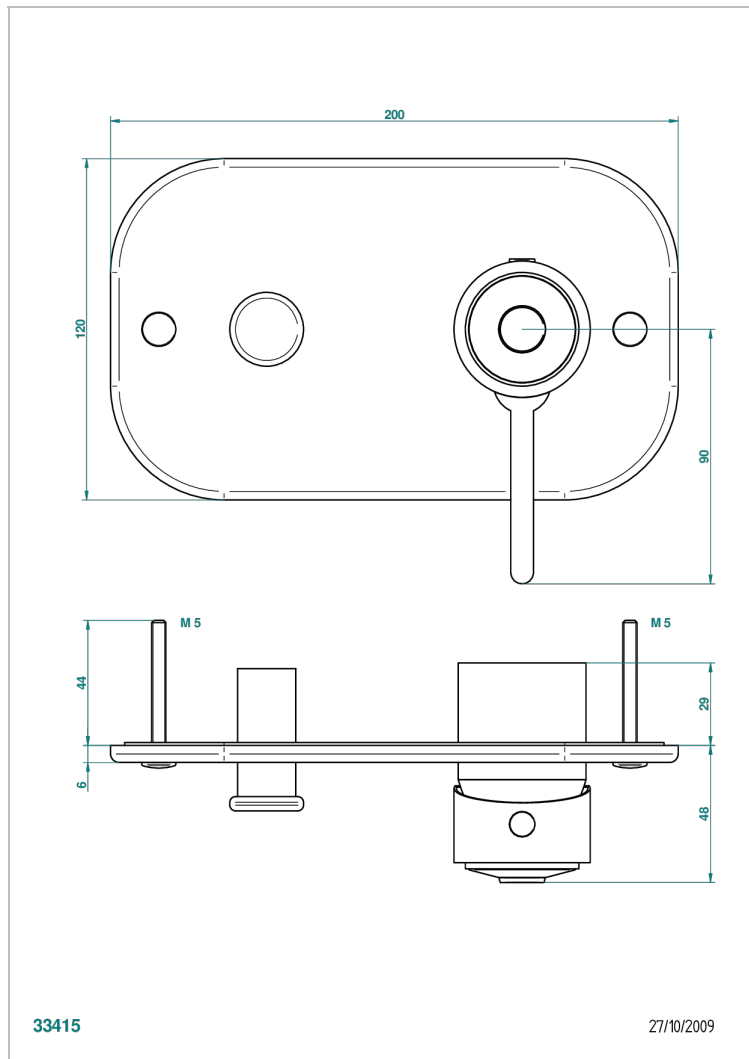

FRIVOLE WITH LEVER

G2S-6550B

Trim only for wall shower mixer with diverter

THG[®]
PARIS

CHARACTERISTIC

- Frivole with lever
- Trim only for wall shower mixer with diverter

RELATED SKU'S

- Ref. G00-6550A Rough parts for shower mixer with diverter