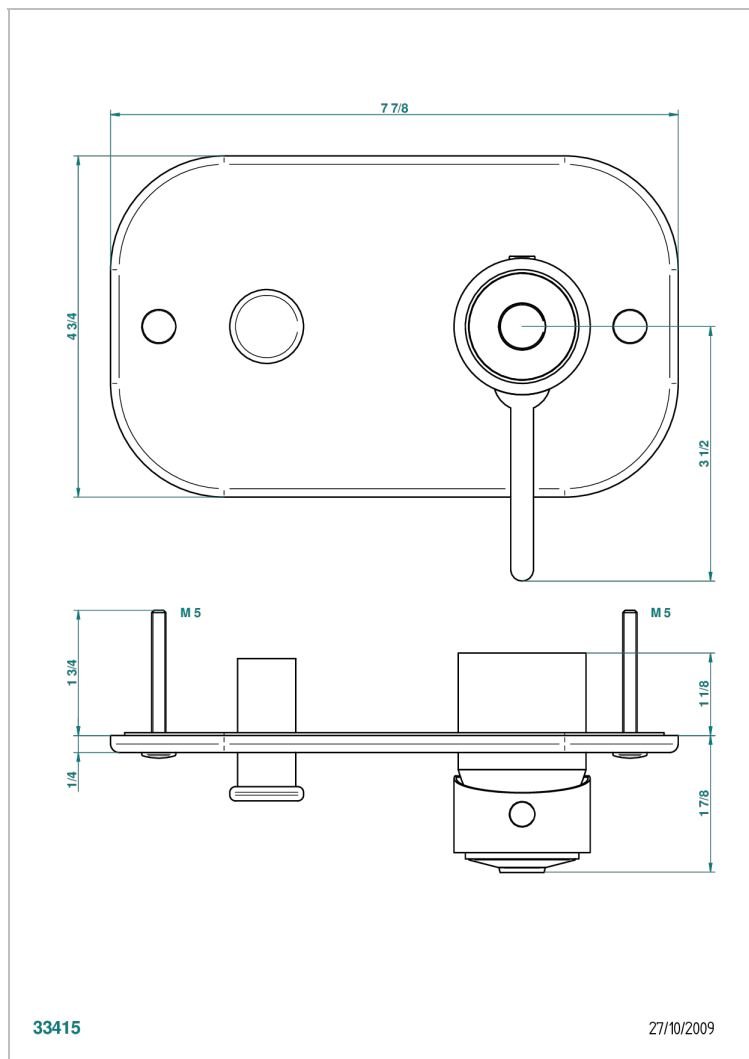

FRIVOLE WITH LEVER

G2S-6550B

Trim only for wall shower mixer with diverter

THG[®]
PARIS

CHARACTERISTIC

- Frivole with lever
- Trim only for wall shower mixer with diverter

RELATED SKU'S

- Ref. G00-6550A Rough parts for shower mixer with diverter