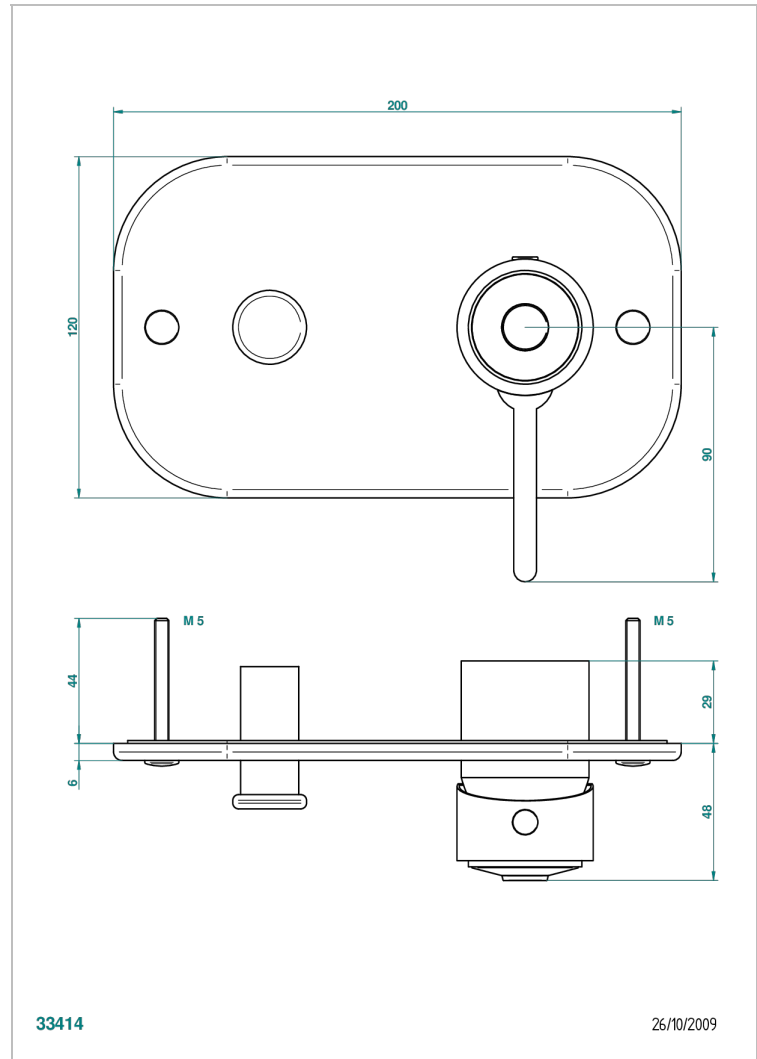

FAUBOURG WHITE PORCELAIN

G2K-6550B

Trim only for wall shower mixer with diverter

THG[®]
PARIS

CHARACTERISTIC

- Faubourg White Porcelain
- Trim only for wall shower mixer with diverter

AVAILABLE FINITIONS

Black ceram - D30
Blush PVD - H62
Brass color PVD - H49
Brown bronze color PVD - F33
Chrome polished - A02
Chrome polished / gold polished - G02