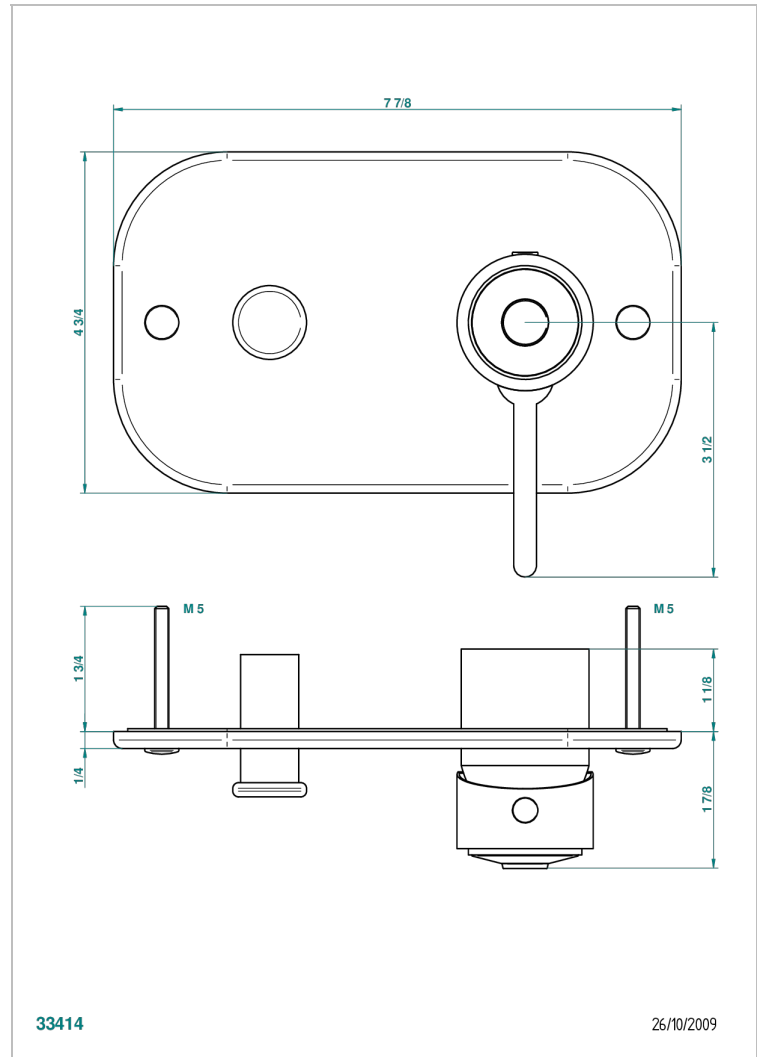

# FAUBOURG WHITE PORCELAIN

G2K-6550B

Trim only for wall shower mixer with diverter

## CHARACTERISTIC

- Faubourg White Porcelain
- Trim only for wall shower mixer with diverter