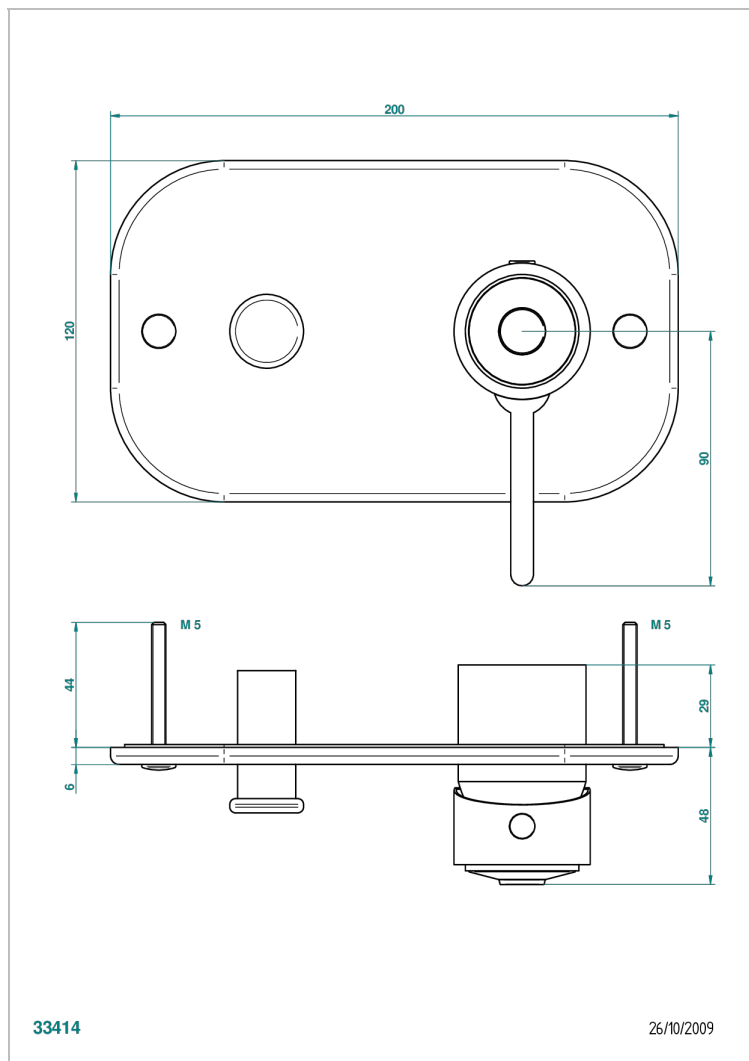

FAUBOURG WHITE PORCELAIN WITH LEVER HANDLES

G2J-6550B

Trim only for wall shower mixer with diverter

CHARACTERISTIC

- Faubourg White Porcelain with lever handles
- Trim only for wall shower mixer with diverter