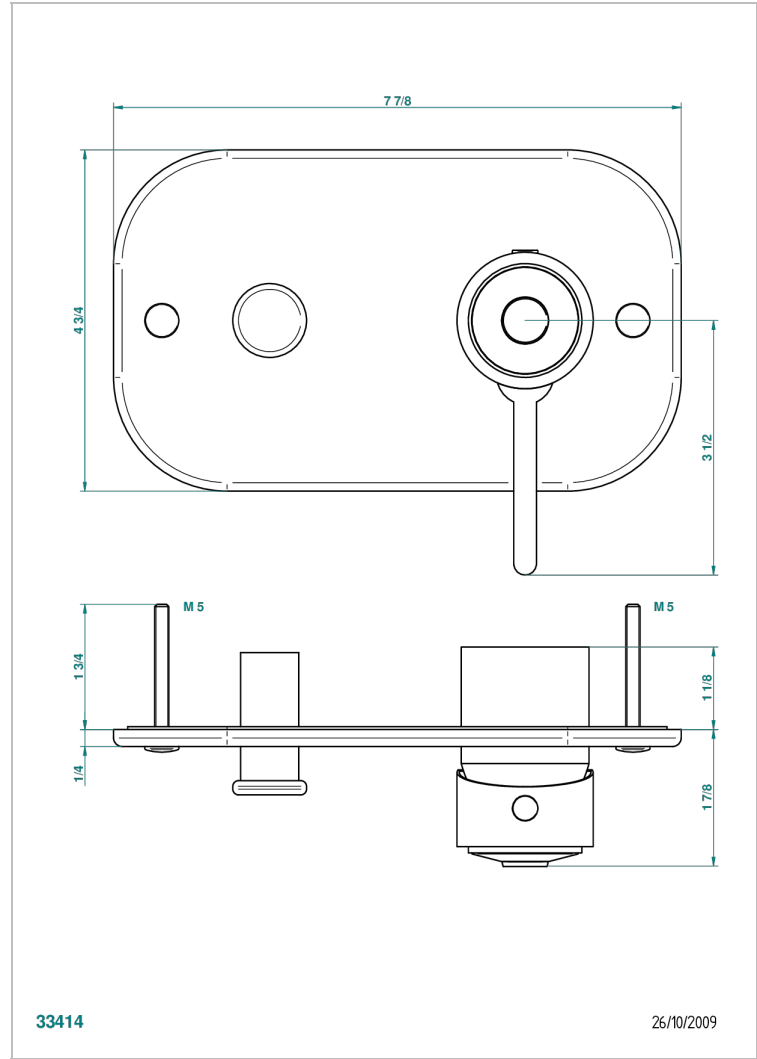

# FAUBOURG WHITE PORCELAIN WITH LEVER HANDLES

G2J-6550B

Trim only for wall shower mixer with diverter

## CHARACTERISTIC

- Faubourg White Porcelain with lever handles
- Trim only for wall shower mixer with diverter