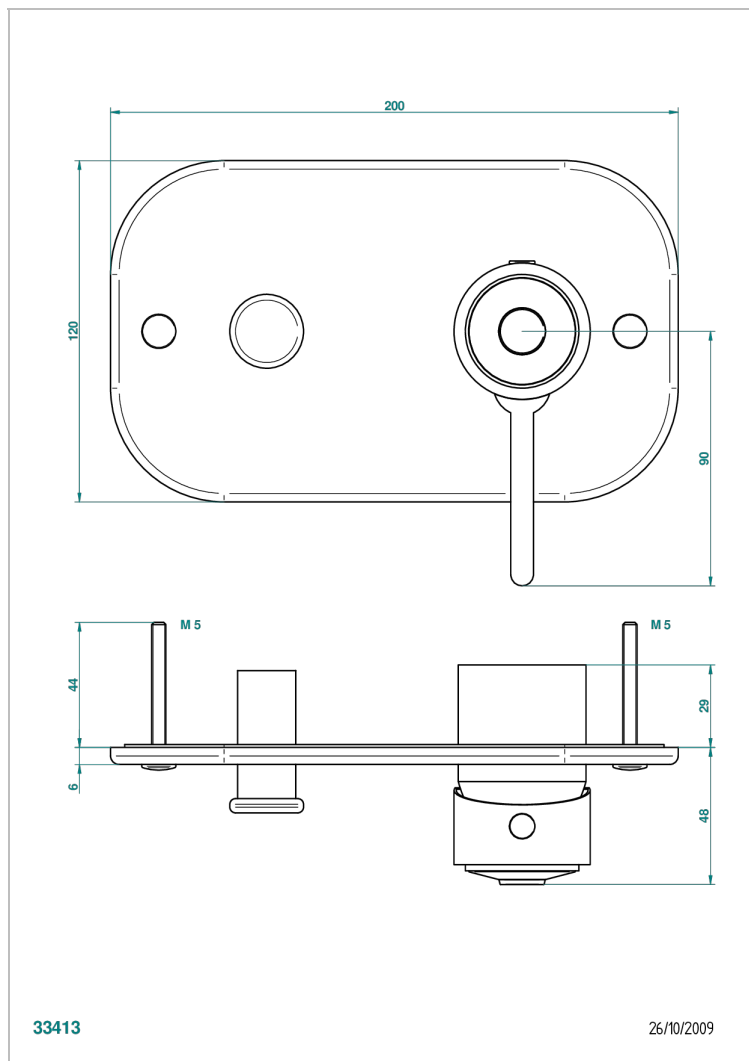

FAUBOURG BLACK PORCELAIN WITH LEVER HANDLES

G2M-6550B

Trim only for wall shower mixer with diverter

CHARACTERISTIC

- Faubourg Black Porcelain with lever handles
- Trim only for wall shower mixer with diverter