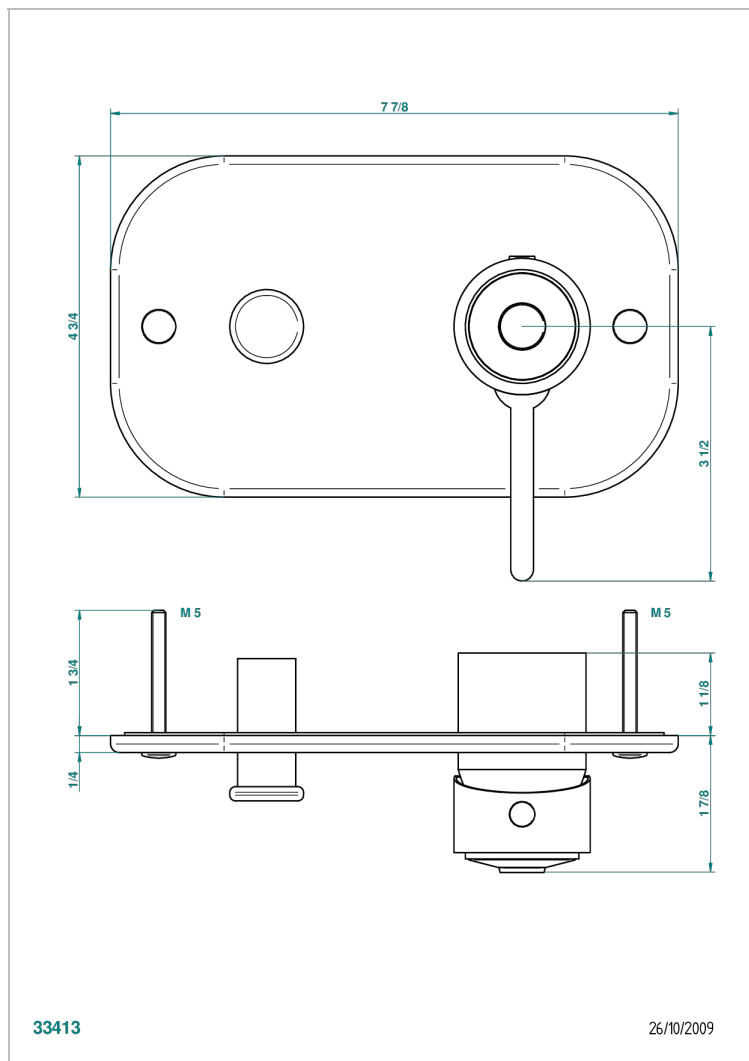

FAUBOURG BLACK PORCELAIN WITH LEVER HANDLES

G2M-6550B

Trim only for wall shower mixer with diverter

CHARACTERISTIC

- Faubourg Black Porcelain with lever handles
- Trim only for wall shower mixer with diverter