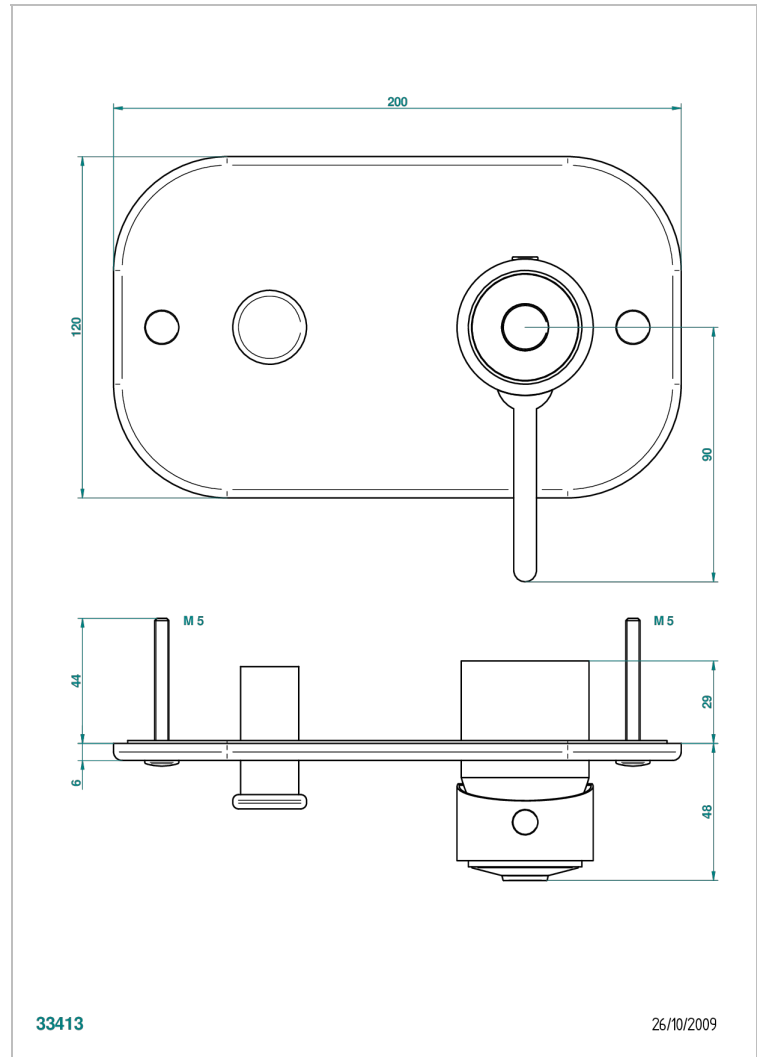

# FAUBOURG BLACK PORCELAIN

G2L-6550B

Trim only for wall shower mixer with diverter

THG<sup>®</sup>  
PARIS

## CHARACTERISTIC

- Faubourg Black Porcelain
- Trim only for wall shower mixer with diverter