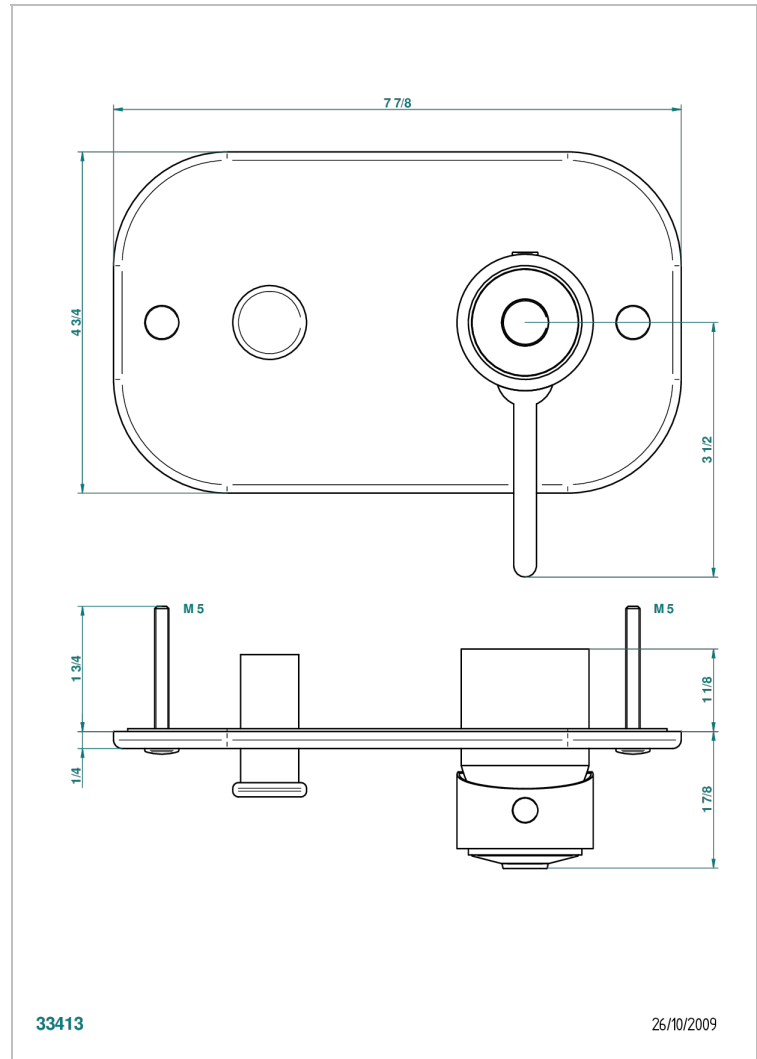

FAUBOURG BLACK PORCELAIN

G2L-6550B

Trim only for wall shower mixer with diverter

THG[®]
PARIS

CHARACTERISTIC

- Faubourg Black Porcelain
- Trim only for wall shower mixer with diverter

AVAILABLE FINITIONS

Black ceram - D30
Blush PVD - H62
Brass color PVD - H49
Brown bronze color PVD - F33
Chrome polished - A02
Chrome polished / gold polished - G02