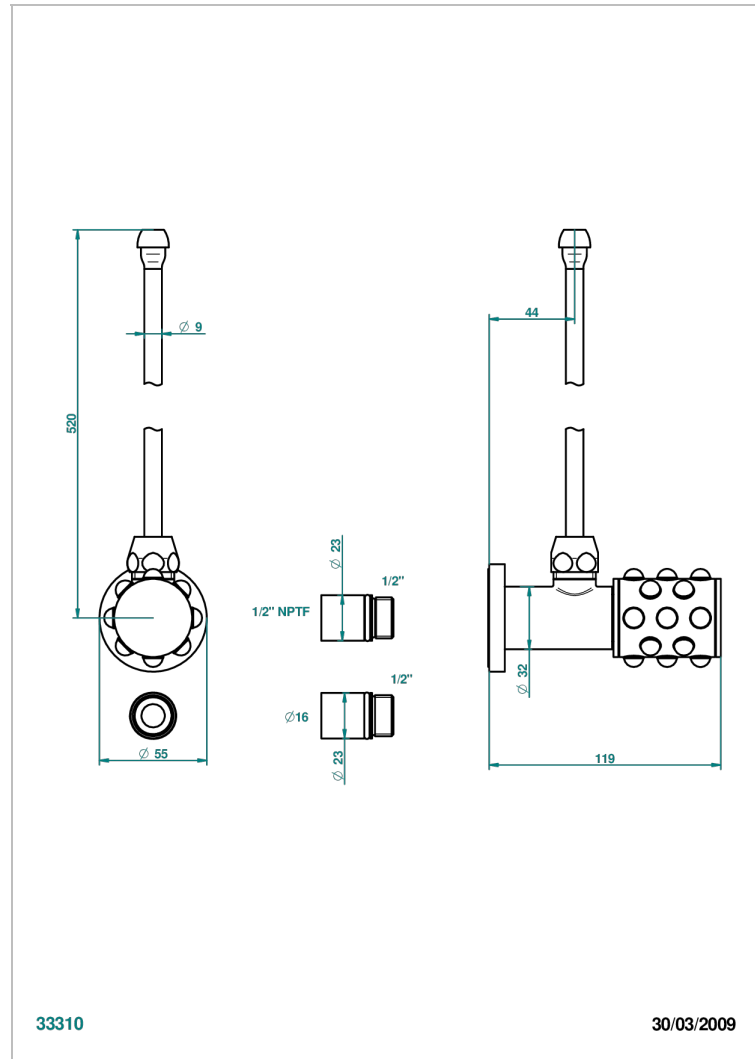

MOSSI CLEAR CRYSTAL

A2N-181/SLA

Angle supply valve with 3/8" adaptor set

CHARACTERISTIC

- Mossi Clear crystal
- Angle supply valve with 3/8" adaptor set

AVAILABLE FINITIONS

Black ceram - D30
Blush PVD - H62
Brass color PVD - H49
Brown bronze color PVD - F33
Chrome polished - A02
Chrome polished / gold polished - G02

Copper antique matt, coated - H07
Gold color PVD - H52
Gold mat - F07
Gold polished - F01
Graphite PVD - H64
Light coated bronze - D01

Matt Umber PVD - H67
Matt blush PVD - H60
Matt brass color PVD - H50
Matt brown bronze color PVD - F34
Matt chrome (American satin) - C02
Matt gold color PVD - H53

Matt graphite PVD - H65
Matt nickel (American satin) - C01
Matt nickel color PVD - H56
Nickel antique / Sovereign - H28
Nickel color PVD - H55
Nickel polished - B01

Soft gold - F30
Soft matt gold - F31
Umber PVD - H66