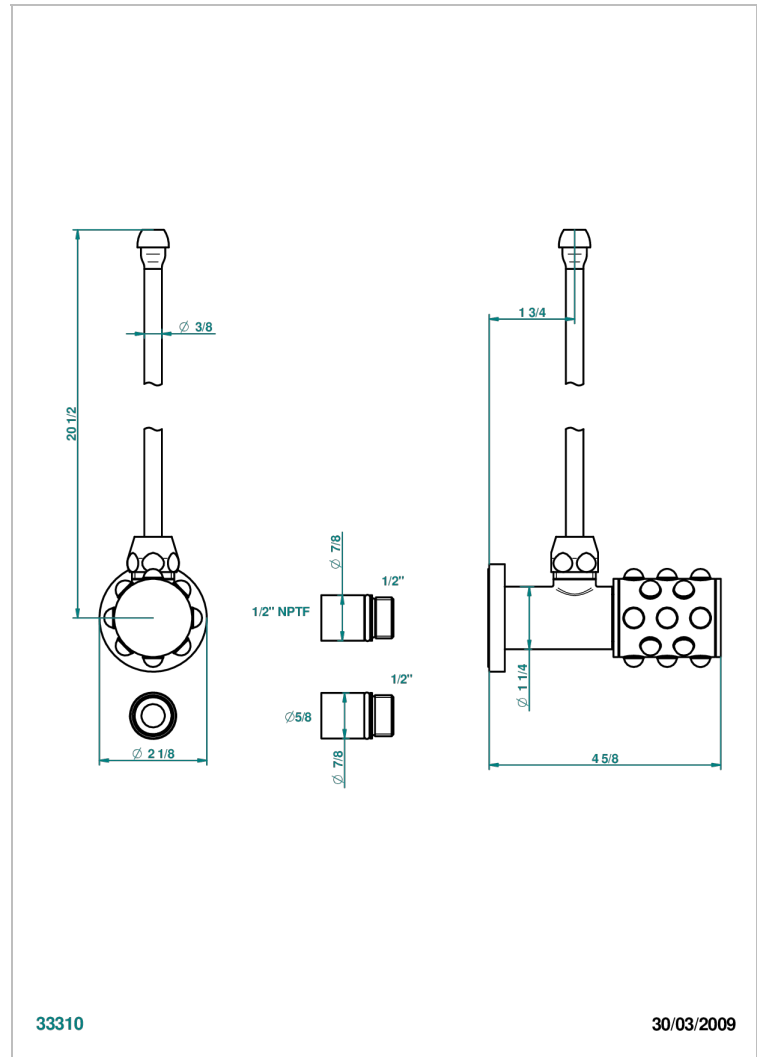

# MOSSI CLEAR CRYSTAL

A2N-181/SLA

Angle supply valve with 3/8" adaptor set

THG<sup>®</sup>  
PARIS

## CHARACTERISTIC

- Mossi Clear crystal
- Angle supply valve with 3/8" adaptor set