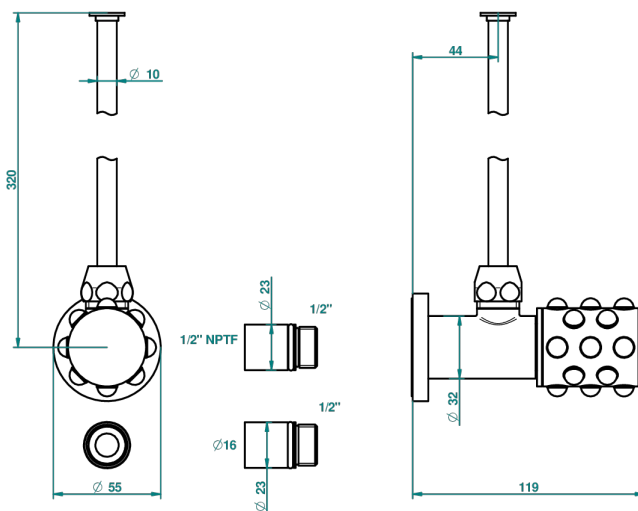

# MOSSI CRISTAL NEGRO

A2N-181/SWC

Angle valve with 3/8 toiletsupply quick adaptator set

THG<sup>®</sup>  
PARIS

33308

30/03/2009

## CARACTERÍSTICAS

- Mossi cristal negro
- Angle valve with 3/8 toiletsupply quick adaptator set