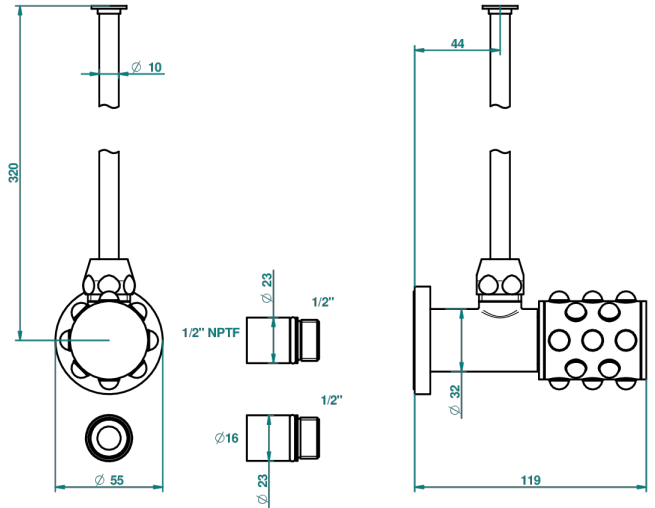

MOSSI CLEAR CRYSTAL

A2N-181/SWC

Angle supply valve with 3/8" adaptor set for toilet

THG[®]
PARIS

33308

30/03/2009

CHARACTERISTIC

- Mossi Clear crystal
- Angle supply valve with 3/8" adaptor set for toilet