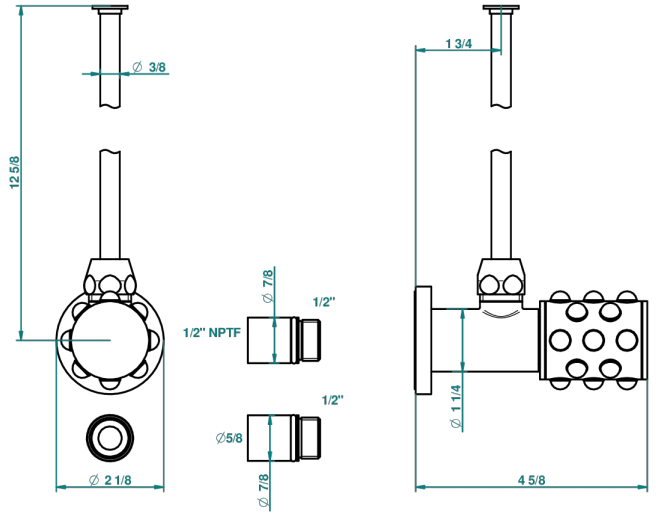

MOSSI CRISTAL NEGRO

A2N-181/SWC

Angle valve with 3/8 toiletsupply quick adaptator set

THG[®]
PARIS

33308

30/03/2009

CARACTERÍSTICAS

- Mossi cristal negro
- Angle valve with 3/8 toiletsupply quick adaptator set