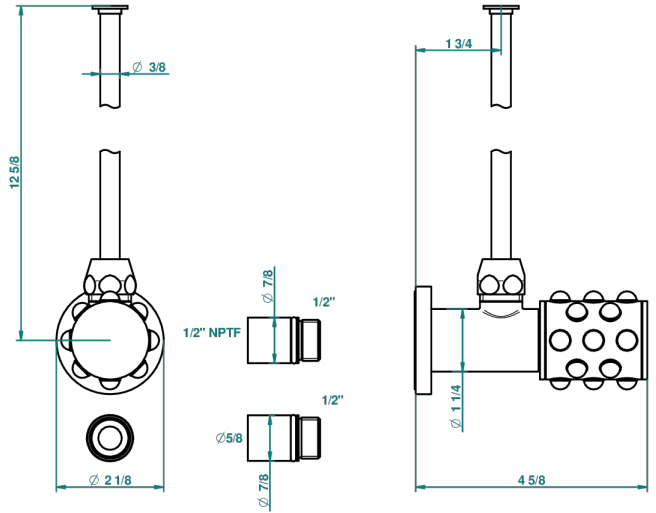

MOSSI CLEAR CRYSTAL

A2N-181/SWC

Angle supply valve with 3/8" adaptor set for toilet

THG[®]
PARIS

33308

30/03/2009

CHARACTERISTIC

- Mossi Clear crystal
- Angle supply valve with 3/8" adaptor set for toilet