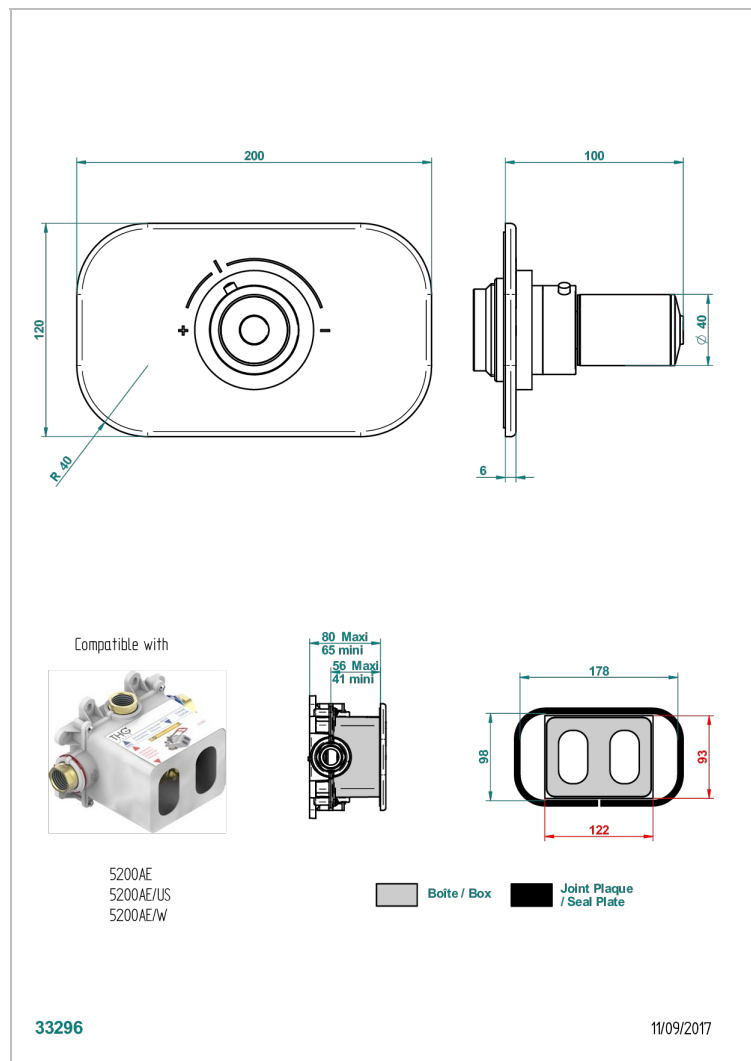

# FAUBOURG BLACK PORCELAIN

G2L-5100B

Trim for THG thermostat, rough part supplied with fixing box ref.5 200AE/US

THG<sup>®</sup>  
PARIS

## CHARACTERISTIC

- Requires concealed thermostat ref. 5200AE, 5200AE/US and 5200AE/W
- Temperature control knob with security stop at 38°C
- On/off valves (or diverter with stop function) required for each shower function
- Solid brass plate and knob
- ASME : ASME A112.18.1-2011/CSA B125.1-11
- DVGW : DW-6512CQ0608

## RELATED SKU'S

- Ref. G00-5100C Extention kit for thermostatic mixing valve - for installation between 80 mm and 125 mm
- Ref. G00-5100G Reinforced stop ring for THG thermostatic with fixing set
- Ref. G00-5200AE/US 3/4" THG thermostat, 60 l/min with wax cartridge, delivered with a built-in box, no trim