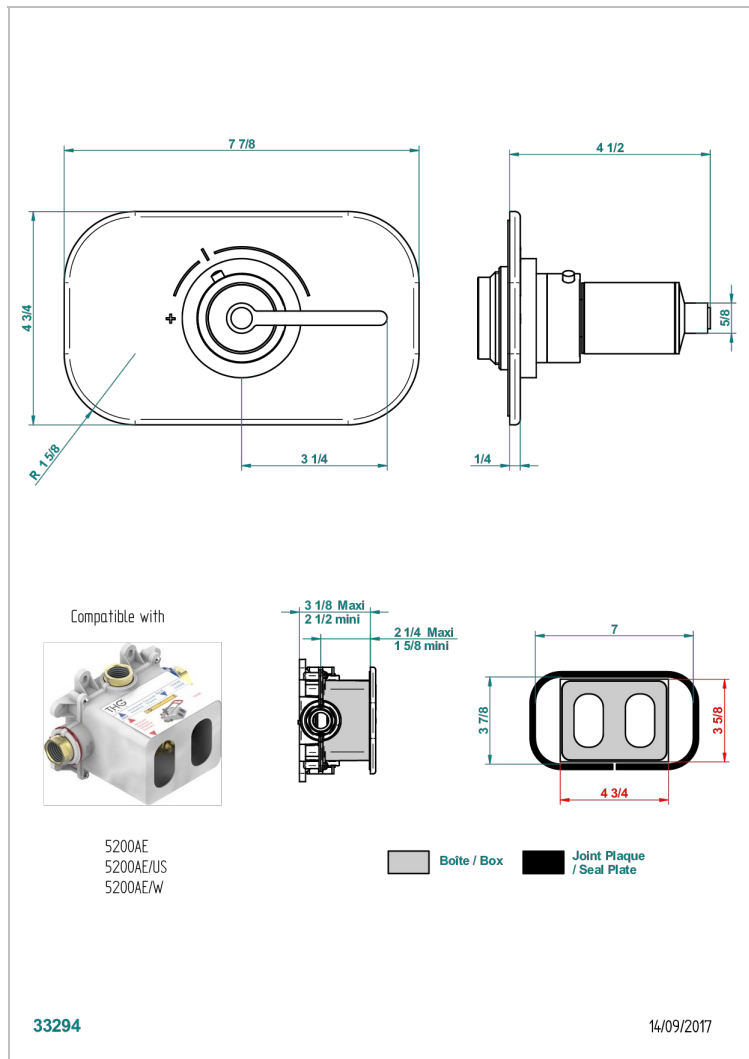

# FAUBOURG BLACK PORCELAIN WITH LEVER HANDLES

G2M-5100B

Trim for THG thermostat, rough part supplied with fixing box ref.5 200AE/US

## CHARACTERISTIC

- Requires concealed thermostat ref. 5200AE, 5200AE/US and 5200AE/W
- Temperature control knob with security stop at 38°C
- On/off valves (or diverter with stop function) required for each shower function
- Solid brass plate and knob
- ASME : ASME A112.18.1-2011/CSA B125.1-11
- DVGW : DW-6512CQ0608

## RELATED SKU'S

- Ref. G00-5100C Extension kit for thermostatic mixing valve - for installation between 80 mm and 125 mm
- Ref. G00-5100G Reinforced stop ring for THG thermostatic with fixing set
- Ref. G00-5200AE/US 3/4" THG thermostat, 60 l/min with wax cartridge, delivered with a built-in box, no trim