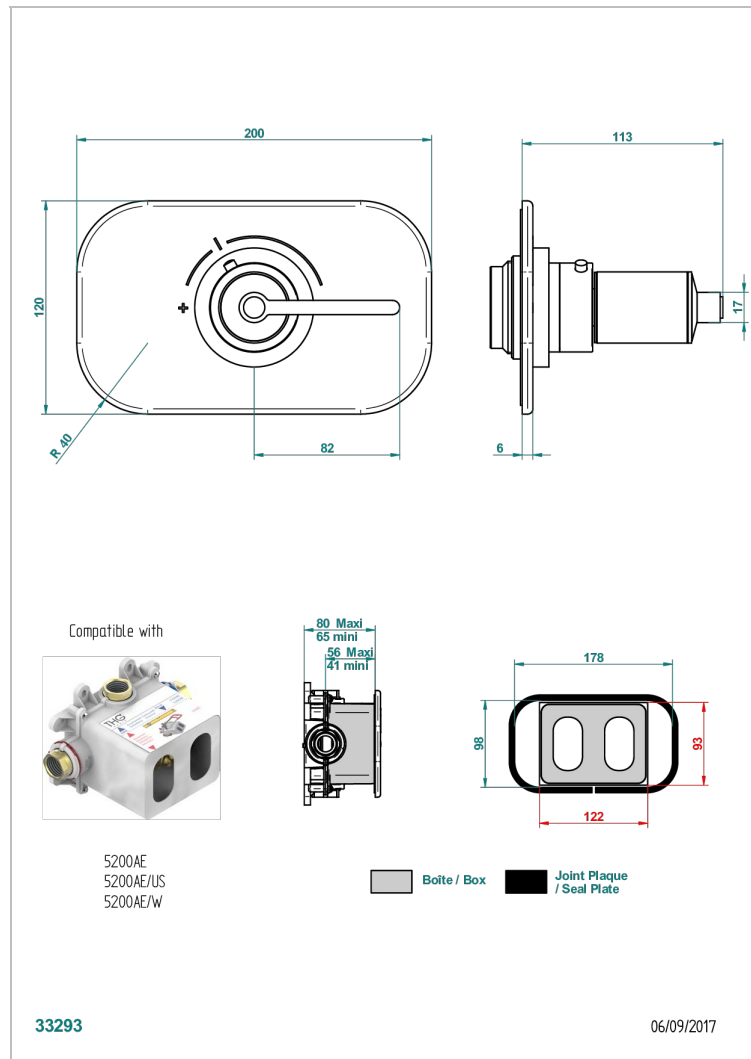

FAUBOURG WHITE PORCELAIN WITH LEVER HANDLES

G2J-5100B

Trim for THG thermostat, rough part supplied with fixing box ref.5 200AE/US

CHARACTERISTIC

- Requires concealed thermostat ref. 5200AE, 5200AE/US and 5200AE/W
- Temperature control knob with security stop at 38°C
- On/off valves (or diverter with stop function) required for each shower function
- Solid brass plate and knob
- ASME : ASME A112.18.1-2011/CSA B125.1-11
- DVGW : DW-6512CQ0608

STANDARDS

RELATED SKU'S

- Ref. G00-5100C Extension kit for thermostatic mixing valve - for installation between 80 mm and 125 mm
- Ref. G00-5100G Reinforced stop ring for THG thermostatic with fixing set
- Ref. G00-5200AE/US 3/4" THG thermostat, 60 l/min with wax cartridge, delivered with a built-in box, no trim