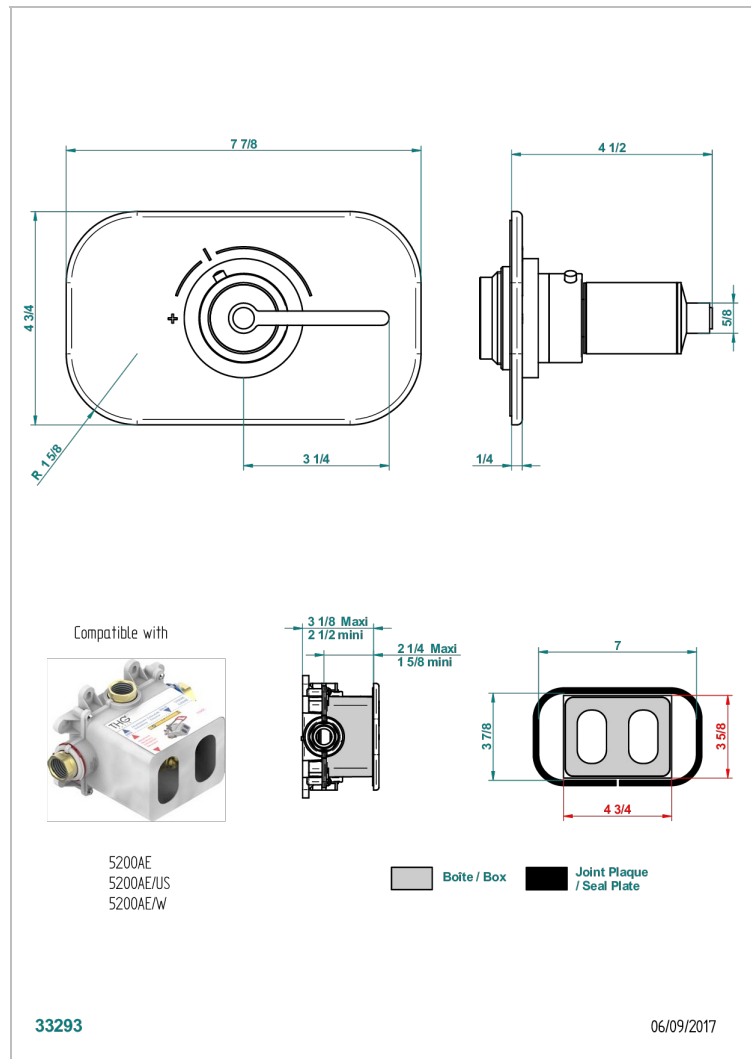

FAUBOURG WHITE PORCELAIN WITH LEVER HANDLES

G2J-5100B

Trim for THG thermostat, rough part supplied with fixing box ref.5 200AE/US

CHARACTERISTIC

- Requires concealed thermostat ref. 5200AE, 5200AE/US and 5200AE/W
- Temperature control knob with security stop at 38°C
- On/off valves (or diverter with stop function) required for each shower function
- Solid brass plate and knob
- ASME : ASME A112.18.1-2011/CSA B125.1-11
- DVGW : DW-6512CQ0608

STANDARDS

RELATED SKU'S

- Ref. G00-5100C Extension kit for thermostatic mixing valve - for installation between 80 mm and 125 mm
- Ref. G00-5100G Reinforced stop ring for THG thermostatic with fixing set
- Ref. G00-5200AE/US 3/4" THG thermostat, 60 l/min with wax cartridge, delivered with a built-in box, no trim