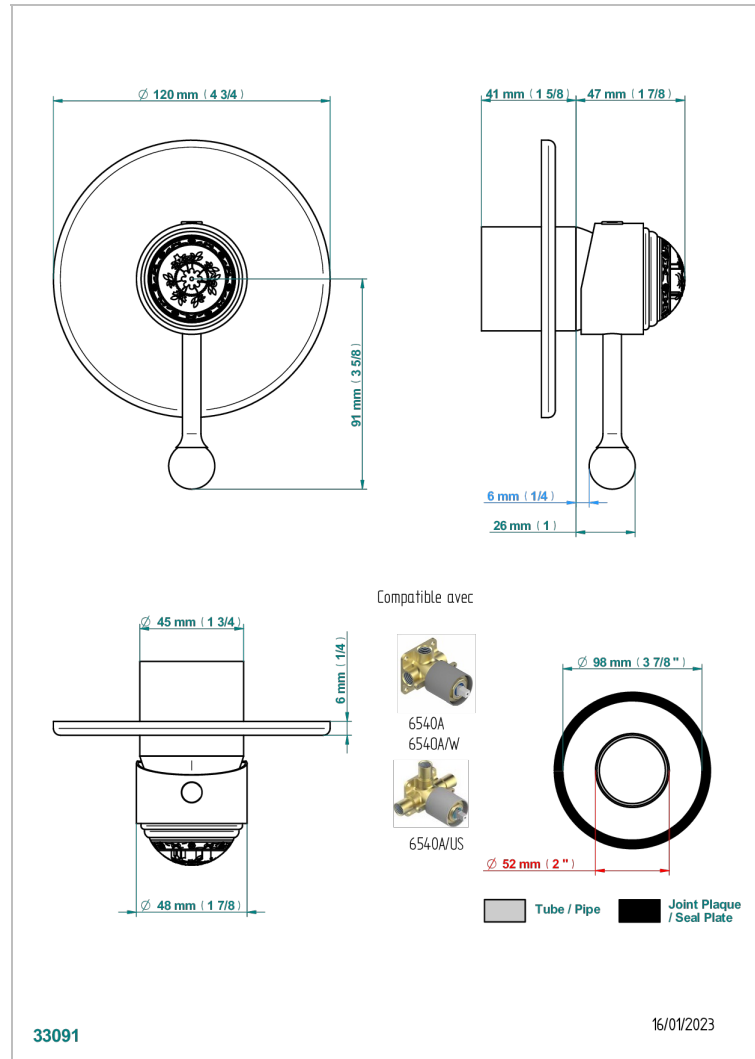

MARQUISE PLATINUM DECOR

A7G-6540B

Wall shower mixer trim

THG[®]
PARIS

CHARACTERISTIC

- Marquise platinum decor
- Wall shower mixer trim

RELATED SKU'S

- Ref. G00-6540A/US Built-in part for wall mounted flush fit shower mixer 2 inlets 1/2" -1 outlet 1/2" -US model