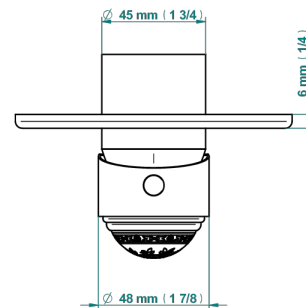

# MARQUISE GOLD DECOR

A7F-6540B

Wall shower mixer trim

Compatible avec

Tube / Pipe
  Joint Plaque / Seal Plate

33090

16/01/2023

## CHARACTERISTIC

- Marquise Gold decor
- Wall shower mixer trim

## RELATED SKU'S

- Ref. G00-6540A/US Built-in part for wall mounted flush fit shower mixer 2 inlets 1/2" -1 outlet 1/2" -US model