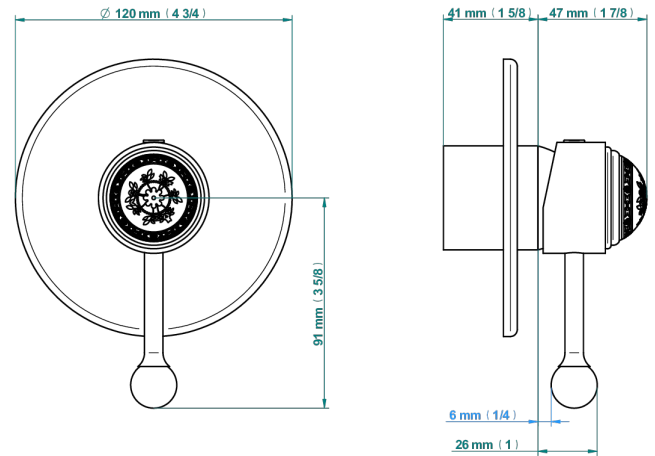

# MARQUISE GOLD DECOR

A7F-6540B

Wall shower mixer trim

Compatible avec

Tube / Pipe
  Joint Plaque / Seal Plate

33090

16/01/2023

## CHARACTERISTIC

- Marquise Gold decor
- Wall shower mixer trim

## RELATED SKU'S

- Ref. G00-6540A/US Built-in part for wall mounted flush fit shower mixer 2 inlets 1/2" -1 outlet 1/2" -US model