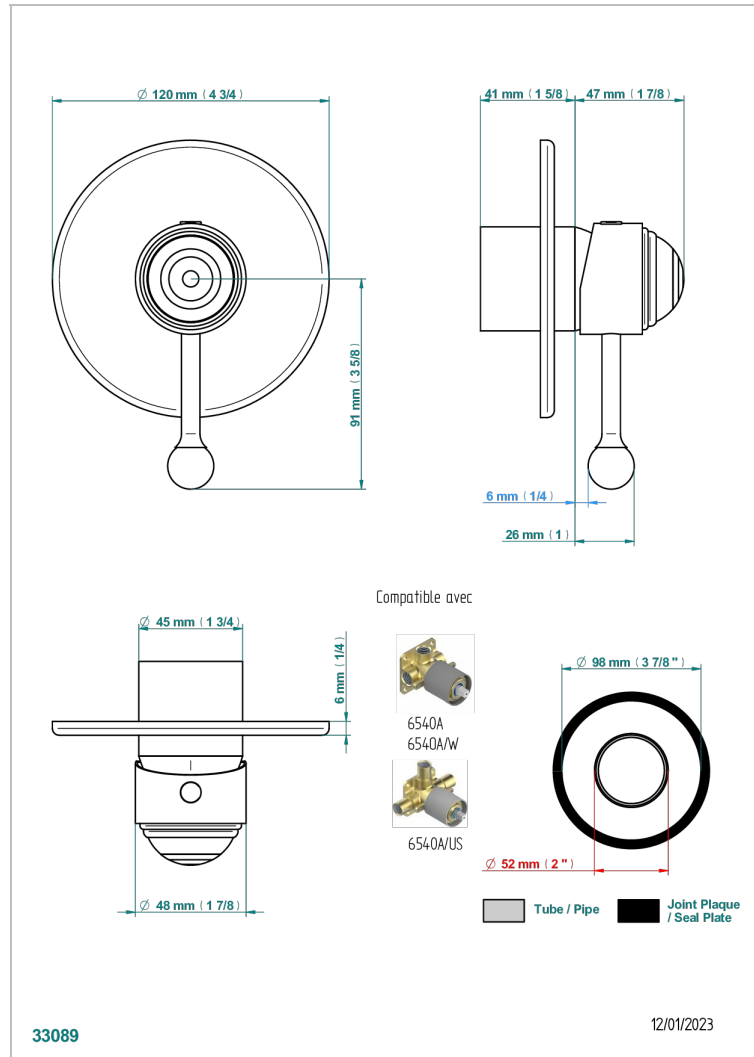

ITHAQUE PLATINUM DECOR

A7B-6540B

Wall shower mixer trim

THG[®]
PARIS

CHARACTERISTIC

- Ithaque Platinum decor
- Wall shower mixer trim

RELATED SKU'S

- Ref. G00-6540A/US Built-in part for wall mounted flush fit shower mixer 2 inlets 1/2" -1 outlet 1/2" -US model