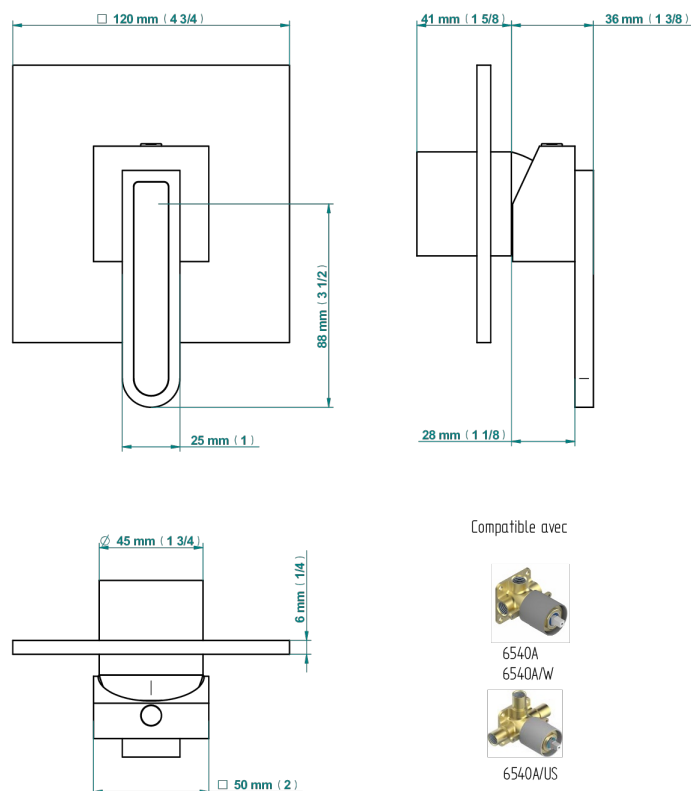

PROFIL BLACK ONYX WITH LEVER HANDLES

A6P-6540B

Wall shower mixer trim

THG[®]
PARIS

33079

12/01/2023

CHARACTERISTIC

- Profil Black Onyx with lever handles
- Wall shower mixer trim

RELATED SKU'S

- Ref. G00-6540A/US Built-in part for wall mounted flush fit shower mixer 2 inlets 1/2" -1 outlet 1/2" -US model

AVAILABLE FINITIONS

Black ceram - D30

Blush PVD - H62

Brass color PVD - H49

Brown bronze color PVD - F33