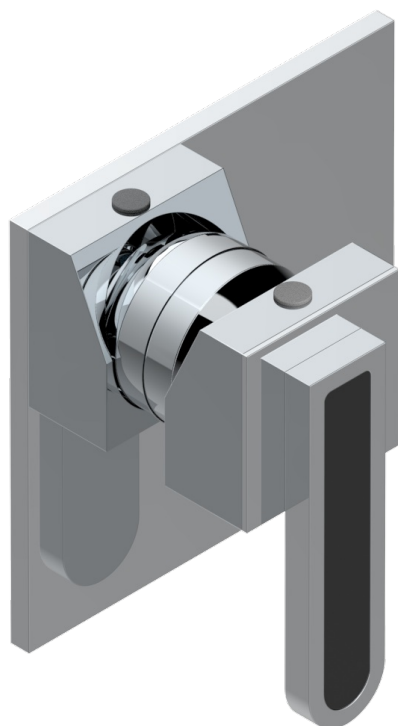

PROFIL BLACK ONYX WITH LEVER HANDLES

A6P-6540B

Wall shower mixer trim

THG[®]
PARIS

33079

12/01/2023

CHARACTERISTIC

- Profil Black Onyx with lever handles
- Wall shower mixer trim

RELATED SKU'S

- Ref. G00-6540A/US Built-in part for wall mounted flush fit shower mixer 2 inlets 1/2" -1 outlet 1/2" -US model

AVAILABLE FINITIONS

Black ceram - D30

Blush PVD - H62

Brass color PVD - H49

Brown bronze color PVD - F33