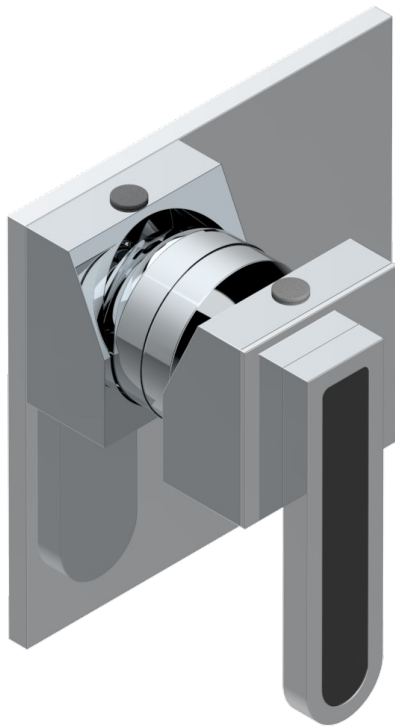

PROFIL BLACK ONYX

A6N-6540B

Wall shower mixer trim

THG[®]
PARIS

33079

12/01/2023

CHARACTERISTIC

- Profil Black Onyx
- Wall shower mixer trim

RELATED SKU'S

- Ref. G00-6540A/US Built-in part for wall mounted flush fit shower mixer 2 inlets 1/2" -1 outlet 1/2" -US model

AVAILABLE FINITIONS

Black ceram - D30

Blush PVD - H62

Brass color PVD - H49

Brown bronze color PVD - F33