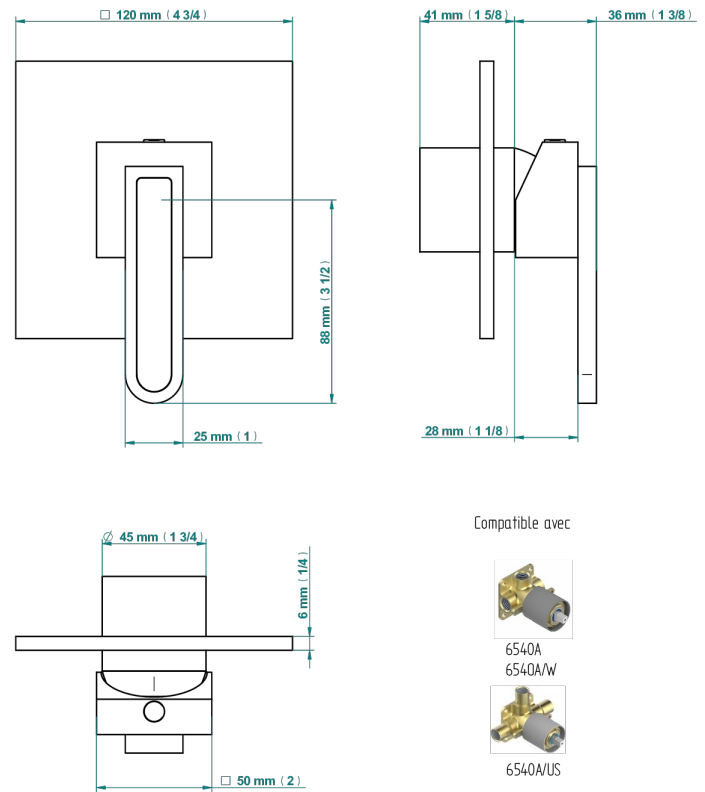

PROFIL BLACK ONYX

A6N-6540B

Wall shower mixer trim

THG[®]
PARIS

33079

12/01/2023

CHARACTERISTIC

- Profil Black Onyx
- Wall shower mixer trim

RELATED SKU'S

- Ref. G00-6540A/US Built-in part for wall mounted flush fit shower mixer 2 inlets 1/2" -1 outlet 1/2" -US model

AVAILABLE FINITIONS

Black ceram - D30

Blush PVD - H62

Brass color PVD - H49

Brown bronze color PVD - F33