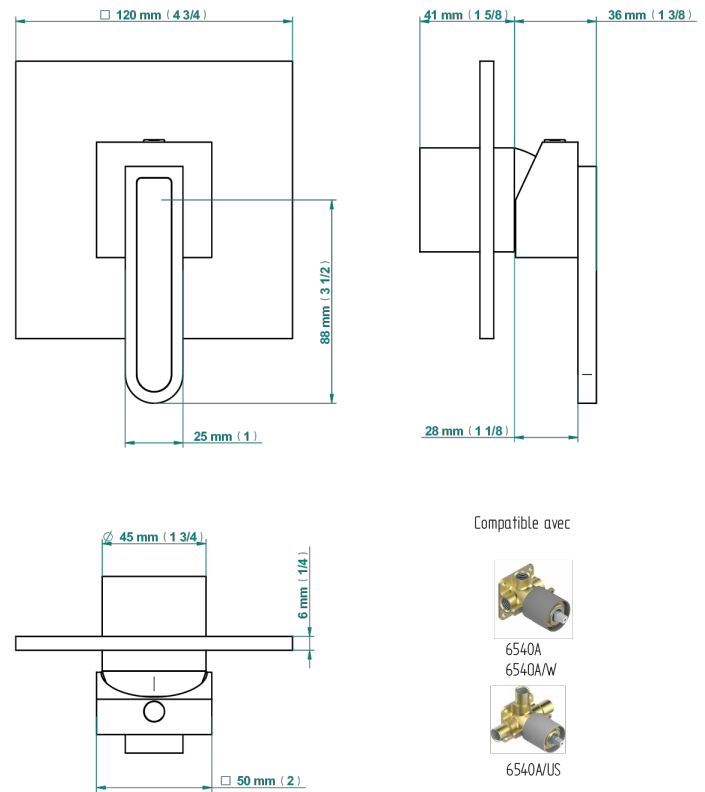

# PROFIL ONICE NEGRO

A6N-6540B

Trim only for wall shower mixer

THG<sup>®</sup>  
PARIS

33079

12/01/2023

## CARACTERÍSTICAS

- Profil Onice negro
- Trim only for wall shower mixer

## PRODUCTOS RELACIONADOS

- Ref. G00-6540A Rough parts for wall mounted flush fit shower mixer 2 x 1/2" inlets 1 x 1/2" outlet