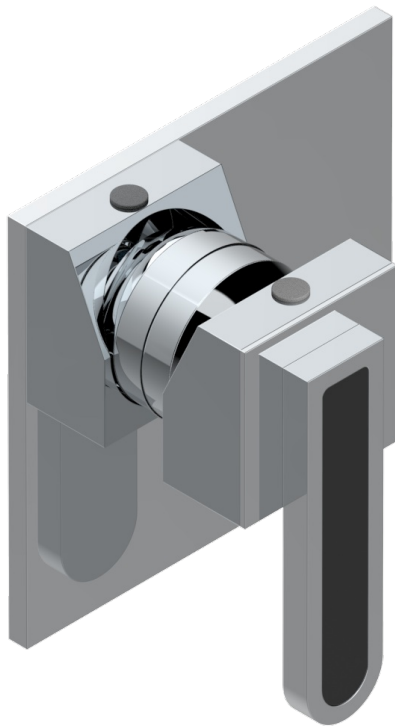

# PROFIL ONICE NEGRO

A6N-6540B

Trim only for wall shower mixer

THG<sup>®</sup>  
PARIS

33079

12/01/2023

## CARACTERÍSTICAS

- Profil Onice negro
- Trim only for wall shower mixer

## PRODUCTOS RELACIONADOS

- Ref. G00-6540A Rough parts for wall mounted flush fit shower mixer 2 x 1/2" inlets 1 x 1/2" outlet